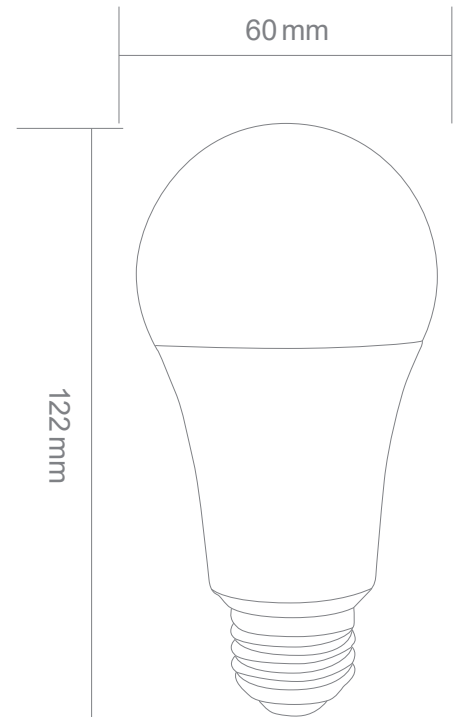

Product Operation