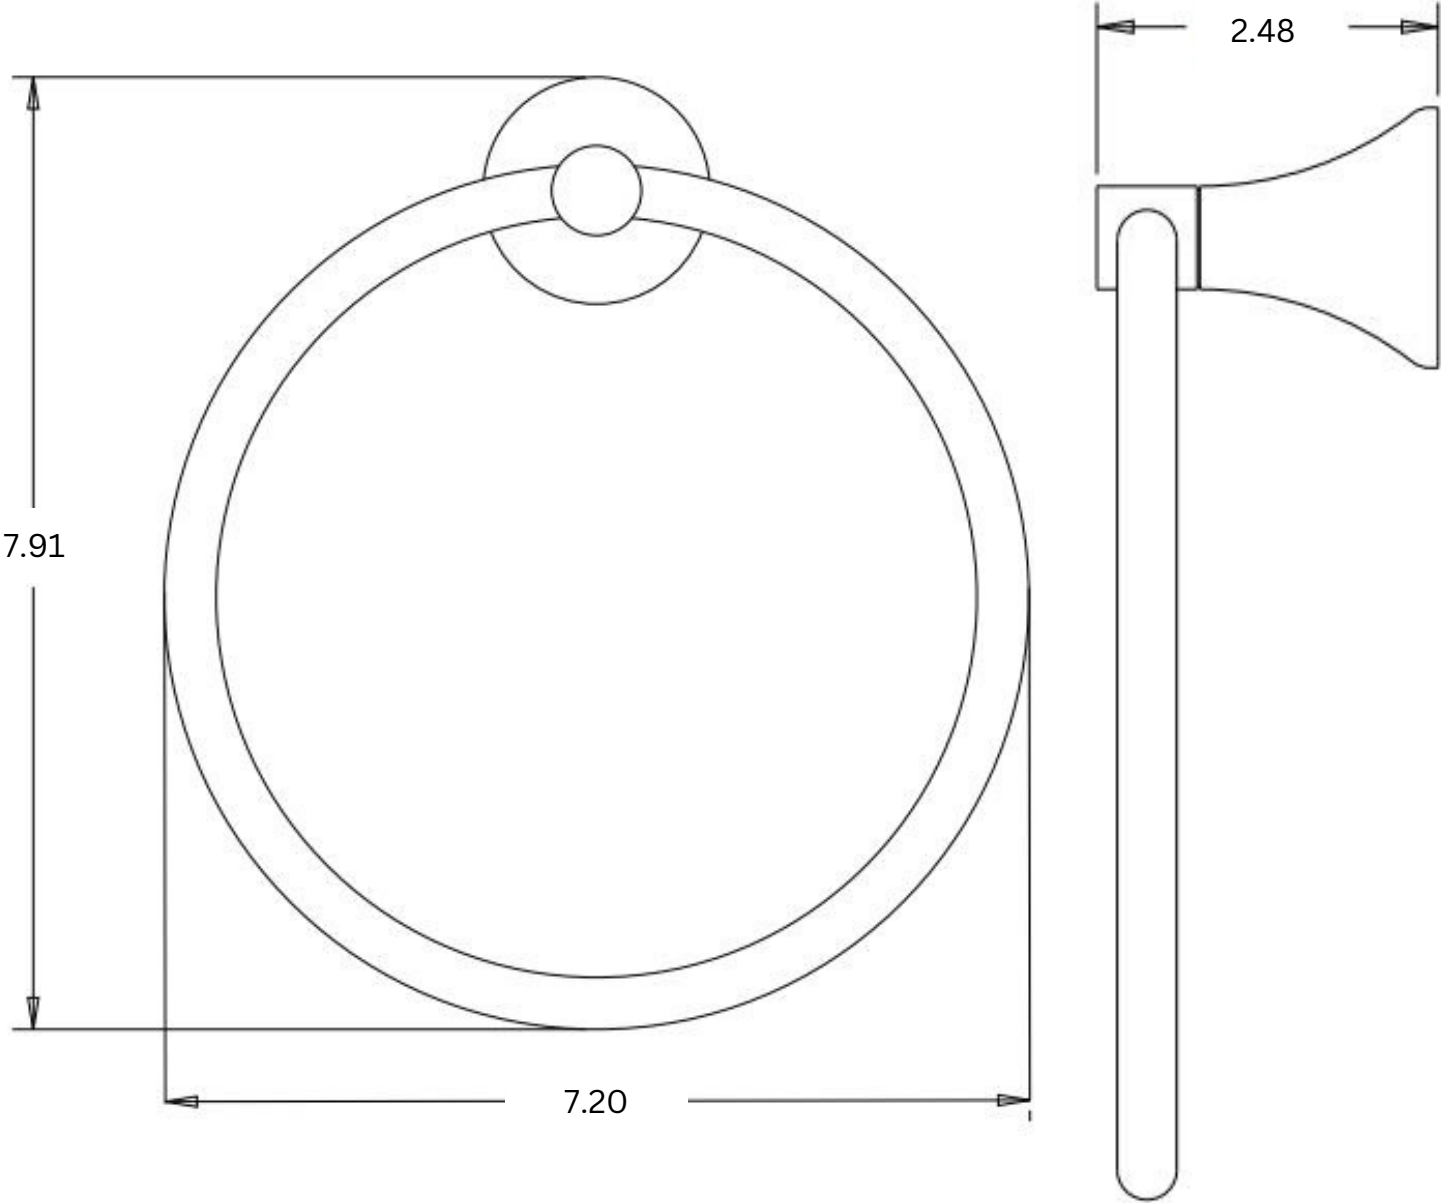

Dimensions

(Measurements in inches)

Towel Ring

Series	Model No.	Finish
Livorno	LV2803	Polished Chrome

Features

- ▶ Made of brass
- ▶ Includes installation hardware
- ▶ Matching accessories available by series
- ▶ Concealed Disc mounting system
- ▶ Rust, tarnish resistant
- ▶ No assembly required

Dimensions

(Measurements in inches)

Toilet Paper Holder

Series	Model No.	Finish
Livorno	LV2804	Polished Chrome

Features

- ▶ Made of brass
- ▶ Includes installation hardware
- ▶ Matching accessories available by series
- ▶ Concealed disc mounting system
- ▶ Rust, tarnish resistant
- ▶ No assembly required

Dimensions

(Measurements in inches)

Robe Hook