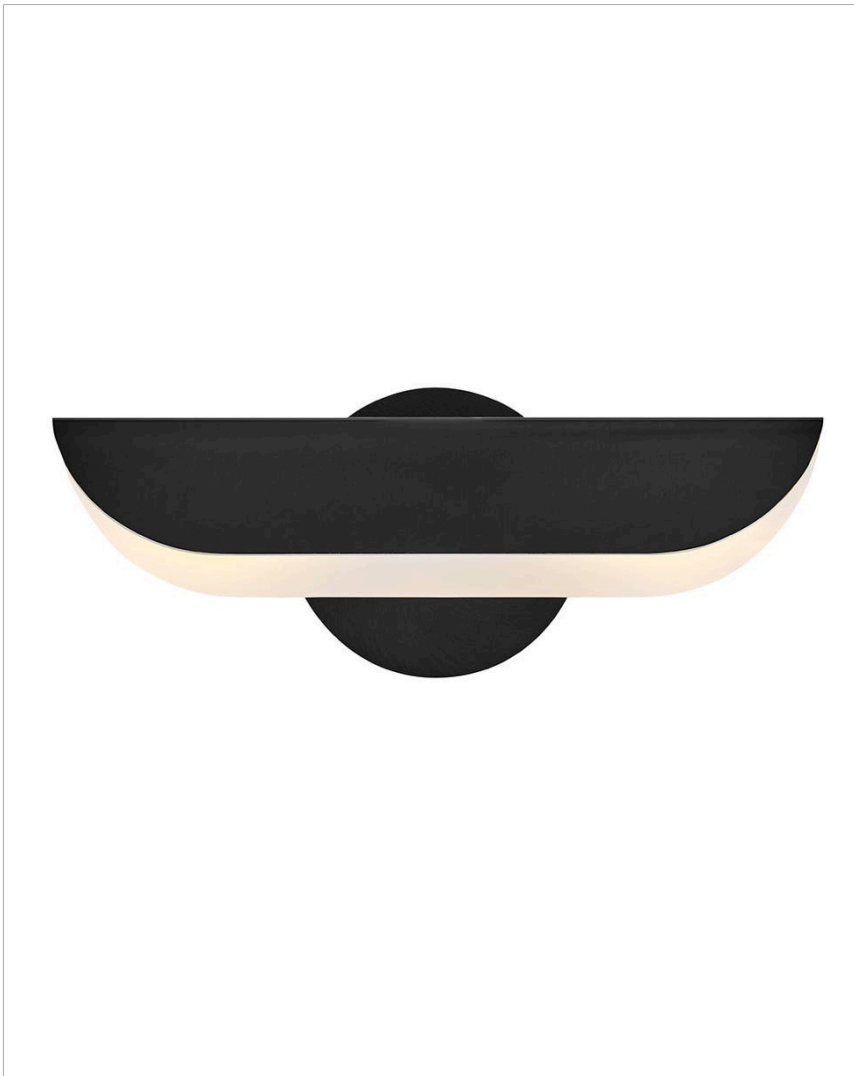

BARRETT

48523BK

SMALL ADJUSTABLE ACCENT LIGHT

Create a beautiful transitional accent with Barrett's clean, minimalist design. Its ingenious, folded metal shade adjusts to add contemporary flair to your favorite décor, effortlessly bringing a touch of elegance to your living space.

DETAILS	
FINISH:	Black
MATERIAL:	Steel
DIMMABLE:	YES - WITH DIMMABLE LAMP (NOT INCLUDED)

DIMENSIONS	
WIDTH:	13"
HEIGHT:	5.5"
WEIGHT:	3.5lb
BACK PLATE:	5.5" Dia.
EXTENSION:	9"
TOP TO OUTLET:	2.75"

LIGHT SOURCE	
LIGHT SOURCE:	Socketed
WATTAGE:	2-5w Cand. LED, 60w Equiv.
VOLTAGE:	120v

SHIPPING	
CARTON LENGTH:	16
CARTON WIDTH:	11.5
CARTON HEIGHT:	7.3
CARTON WEIGHT:	4.9

PRODUCT DETAILS:

- Suitable for use in damp locations as defined by NEC and CEC. Meets United States UL Underwriters Laboratories & CSA Canadian Standards Association Product Safety Standards.
- T-style bulbs required (not included)
- Merging the best of traditional and modern elements with a sophisticated and streamlined look
- Mounting hardware is hidden on the back plate to ensure a clean silhouette

HINKLEY

HINKLEY
33000 Pin Oak Parkway
Avon Lake, OH 44012

PHONE: (440) 653-5500
Toll Free: 1 (800) 446-5539

hinkley.com