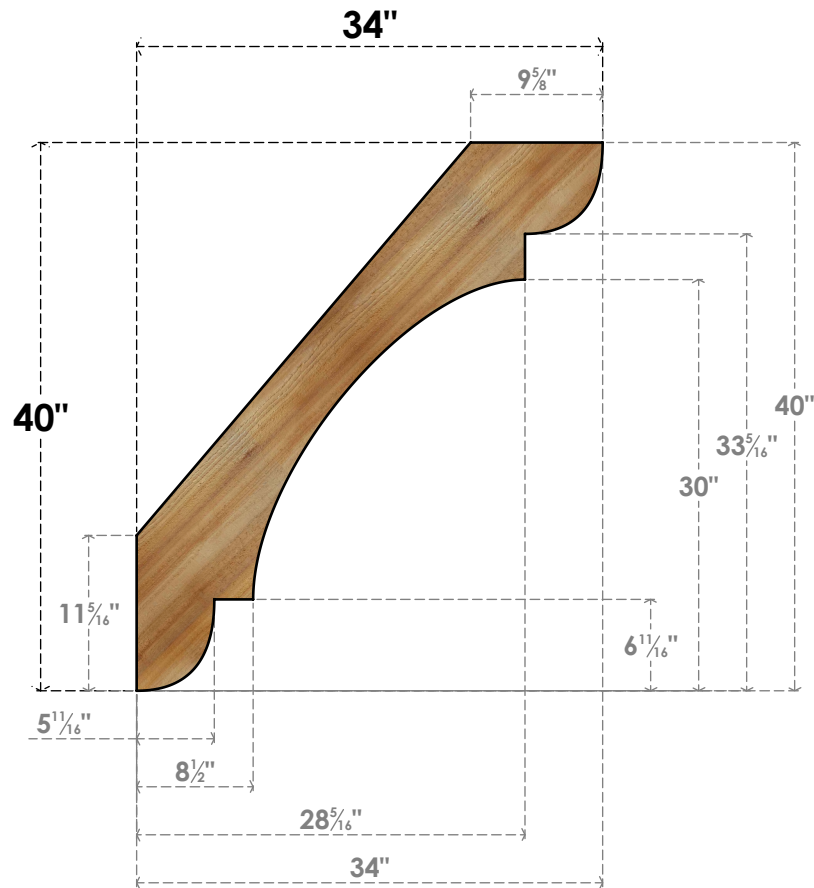

BRC06X34X40OLY00RWR

6"W X 34"D X 40"H OLYMPIC ROUGH SAWN BRACE, WESTERN RED CEDAR

SIDE

FRONT

EKENA MILLWORK
 2300 WEST MAIN ST.
 CLARKSVILLE, TX 75426
 TOLL FREE: 866-607-0453
 WWW.EKENAMILLWORK.COM

NOTES

1. INSTALLATION TO BE COMPLETED IN ACCORDANCE WITH MANUFACTURER'S SPECIFICATIONS.
2. DRAWING MAY NOT BE TO SCALE
3. THIS DRAWING IS INTENDED FOR DESIGN AND PLANNING PURPOSES ONLY.
4. ALL INFORMATION CONTAINED HEREIN WAS CURRENT AT THE TIME OF DEVELOPMENT BUT MUST BE REVIEWED AND APPROVED BY THE PRODUCT MANUFACTURER TO BE CONSIDERED ACCURATE.
5. PRODUCTS ARE NOT KILN DRIED. THIS ITEM IS UNIQUE AND WILL CONTAIN THE NATURAL VARIATIONS THAT THE WOOD SPECIES OFFERS. THIS MAY RESULT IN VARIATIONS UP TO 1/4"