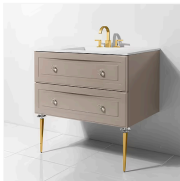

Alma Crema
Beige 42" Vanit...