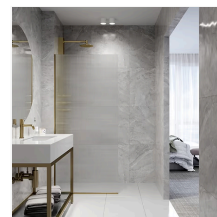

Alma Bianca 30" Vanity with Gold and Lucite Legs and Hardware

SPECIFICATIONS

Assembly Required	See installation guide	Available Sizes	30", 36", 42"
Cabinet Color	White	Cabinet Dimensions (without Top)	30"W x 21"D x 35"H
Cabinet Finish	Glossy	Commercial	Light Commercial
Counter Color	White	Counter Finish	Matte
Counter Overflow	Yes	Dimensions	30"x 21" x 35"
Faucet	Faucet Not Included	Glides	Soft Close
Location	Bathroom, Indoor	Made In	Spain
Number of Drawers	2	Residential	Yes
Sink Type	Integrated	Vanity Top Dimension	30.25"W x 21.25"D x .5 "H
Vanity Top Material	Solid Surface	Weight	50 lbs

Frequently Bought Together

Inspira Metallic Blue
2x2 Matte Porcelai...

Colorplay Steps
Nautical Blue 4.5x1...

Luxe Collection 30"
White Gloss Vanity

Nuvo 34x74
Reversible Fixed...

Acqua 60x58
Reversible Sliding

Dressed to impress

About The Vanity: The Alma Bianca 30" Vanity has a sleek high gloss white lacquer finish. The added decorative gold legs and lucite hardware elevate the look of this wall-mounted vanity to elite status. Complete with soft-closing storage drawers this vanity provides practical storage to your space. The included integrated countertop completes the ultimate clean modern look.

Bold colors and striking details

Made in Spain, the Alma Collection vanity collection boasts a unique drawer panel detail and is available in three sizes and six high gloss lacquer colorways. Add decorative gold or chrome legs, and optional lucite knobs for added flair. Soft closing drawers with ample storage space attend to your functional needs. Included is an integrated solid surface countertop pre-drilled for 8" spread faucet.