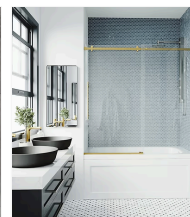

Alma Bianca 30" Vanity with Gold and Lucite Legs and Hardware

SPECIFICATIONS

Assembly Required	See installation guide	Available Sizes	30", 36", 42"
Cabinet Color	White	Cabinet Dimensions (without Top)	30"W x 21"D x 35"H
Cabinet Finish	Glossy	Commercial	Light Commercial
Counter Color	White	Counter Finish	Matte
Counter Overflow	Yes	Dimensions	30"x 21" x 35"
Faucet	Faucet Not Included	Glides	Soft Close
Location	Bathroom, Indoor	Made In	Spain
Number of Drawers	2	Residential	Yes
Sink Type	Integrated	Vanity Top Dimension	30.25"W x 21.25"D x .5 "H
Vanity Top Material	Solid Surface	Weight	50 lbs

Frequently Bought Together

Inspira Metallic Blue
2x2 Matte Porcelai...

Colorplay Steps
Nautical Blue 4.5x1...

Luxe Collection 30"
White Gloss Vanity

Nuvo 34x74
Reversible Fixed...

Acqua 60x58
Reversible Sliding

Dressed to impress

About The Vanity: The Alma Bianca 30" Vanity has a sleek high gloss white lacquer finish. The added decorative gold legs and lucite hardware elevate the look of this wall-mounted vanity to elite status. Complete with soft-closing storage drawers this vanity provides practical storage to your space. The included integrated countertop completes the ultimate clean modern look.

Bold colors and striking details

Made in Spain, the Alma Collection vanity collection boasts a unique drawer panel detail and is available in three sizes and six high gloss lacquer colorways. Add decorative gold or chrome legs, and optional lucite knobs for added flair. Soft closing drawers with ample storage space attend to your functional needs. Included is an integrated solid surface countertop pre-drilled for 8" spread faucet.