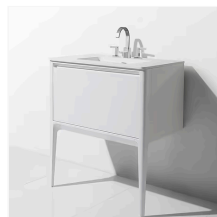

Luxe Collection 30"
White Gloss Vanity