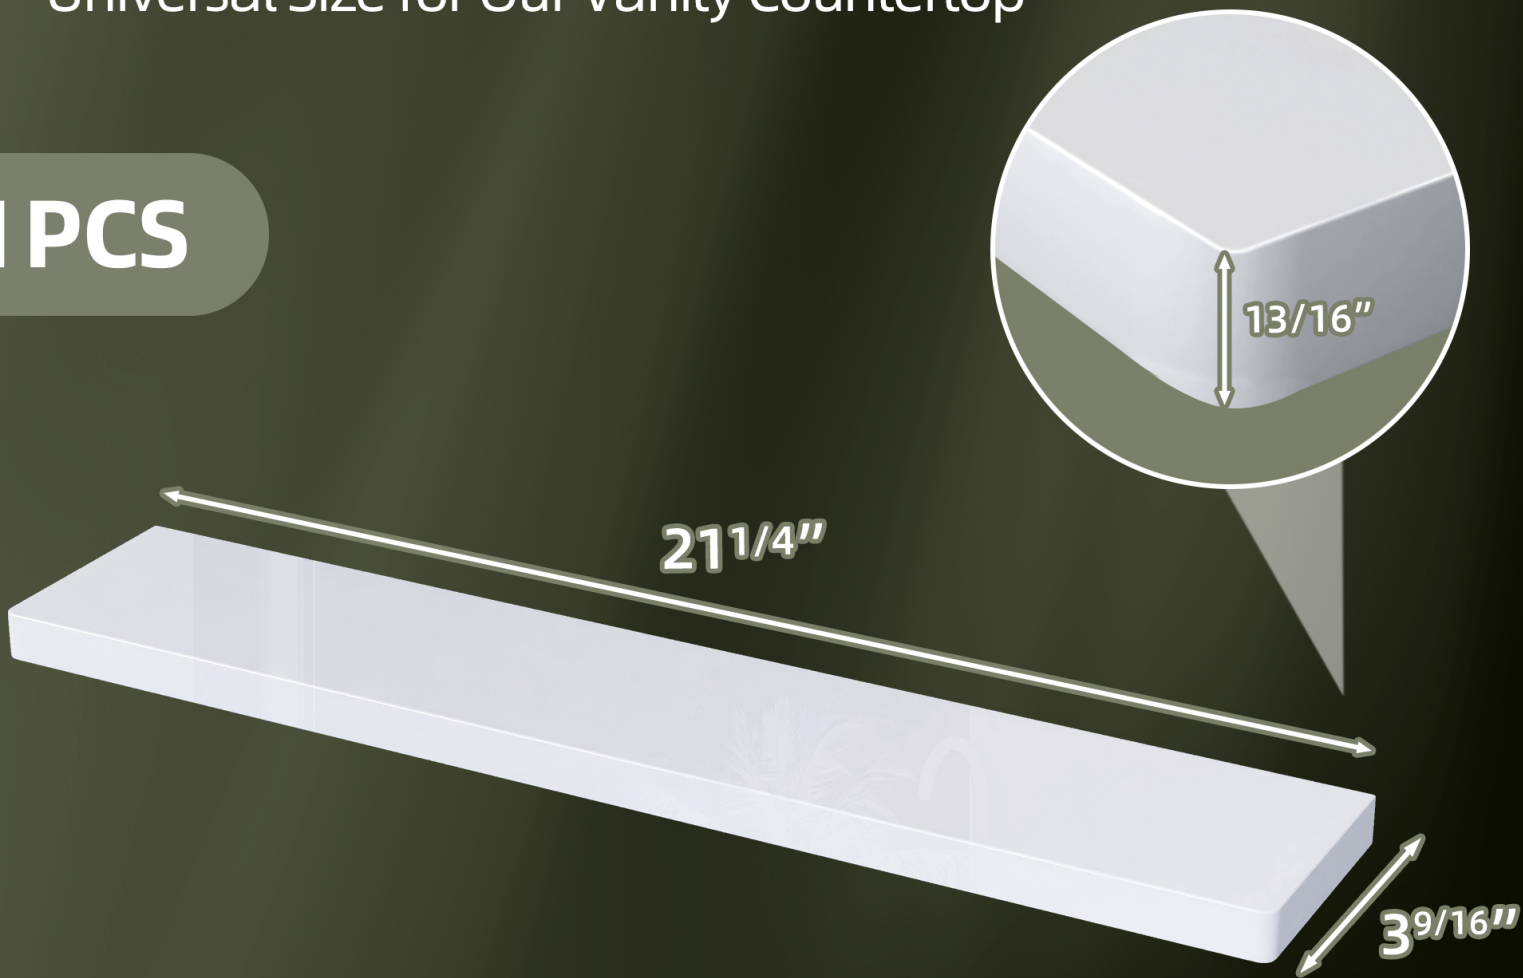

DIMENSION DETAILS

VANITY SIDESPLASH

PRODUCT
INSTRUCTION
VIDEO

Universal Size for Our Vanity Countertop

1 PCS

Material :	Solid Surface
Finish :	Polished
Sizes W x L (in) :	21 ^{1/4} " X 3 ^{9/16} "
Thickness (in) :	13/16"