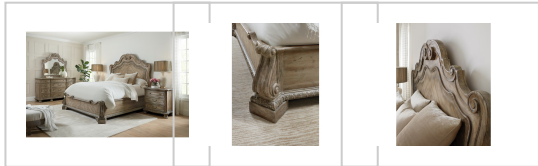

Finish: Medium Wood

Brand: Hooker Furniture

Product Description: A chevron veneer pattern inspired by a French antique gives a striking appearance to the Castella King Panel Bed. Adding to the drama is the elaborately carved headboard, adorned with a grand interpretation of the recurring scroll motif in the collection. The final exquisite touch to this focal point piece is the refined rustic Antique Slate finish in a beautiful patina with the look of natural wood bathed in sunshine for a livable resort feeling. This focal-point bed is crafted of Pecan, Quartered Walnut and Black Walnut, Maple and Ash Veneers. Includes headboard, footboard and rails, and headboard can be used alone.

Status: New

Finish: Antique Slate: a mid-tone brown finish with a beautiful patina. Distressing includes sandblasting, drawknife, wormholes and stone.

Features: Includes headboard, footboard and rails
 King size
 Traditional/Formal styling
 5878-90267-80 Headboard can be used alone

Number of Shelves: 0

Number of Drawers: 0

Number of Leaves: 0

Style: Traditional

Bed Size: King

Finish: Medium Wood

Brand: Hooker Furniture

Product Description: A chevron veneer pattern inspired by a French antique gives a striking appearance to the Castella King Panel Bed. Adding to the drama is the elaborately carved headboard, adorned with a grand interpretation of the recurring scroll motif in the collection. The final exquisite touch to this focal point piece is the refined rustic Antique Slate finish in a beautiful patina with the look of natural wood bathed in sunshine for a livable resort feeling. This focal-point bed is crafted of Pecan, Quartered Walnut and Black Walnut, Maple and Ash Veneers. Includes headboard, footboard and rails, and headboard can be used alone.