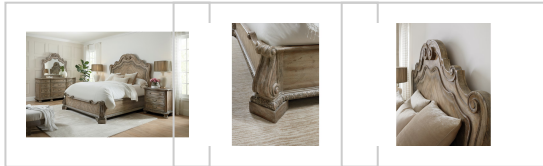

Finish: Medium Wood

Brand: Hooker Furniture

Product Description: A chevron veneer pattern inspired by a French antique gives a striking appearance to the Castella King Panel Bed. Adding to the drama is the elaborately carved headboard, adorned with a grand interpretation of the recurring scroll motif in the collection. The final exquisite touch to this focal point piece is the refined rustic Antique Slate finish in a beautiful patina with the look of natural wood bathed in sunshine for a livable resort feeling. This focal-point bed is crafted of Pecan, Quartered Walnut and Black Walnut, Maple and Ash Veneers. Includes headboard, footboard and rails, and headboard can be used alone.

Number of Shelves: 0

Number of Drawers: 0

Number of Leaves: 0

Style: Traditional

Bed Size: King

Finish: Medium Wood

Brand: Hooker Furniture

Product Description: A chevron veneer pattern inspired by a French antique gives a striking appearance to the Castella King Panel Bed. Adding to the drama is the elaborately carved headboard, adorned with a grand interpretation of the recurring scroll motif in the collection. The final exquisite touch to this focal point piece is the refined rustic Antique Slate finish in a beautiful patina with the look of natural wood bathed in sunshine for a livable resort feeling. This focal-point bed is crafted of Pecan, Quartered Walnut and Black Walnut, Maple and Ash Veneers. Includes headboard, footboard and rails, and headboard can be used alone.

Status: New

Finish: Antique Slate: a mid-tone brown finish with a beautiful patina. Distressing includes sandblasting, drawknife, wormholes and stone.

Features: Includes headboard, footboard and rails
King size
Traditional/Formal styling
5878-90267-80 Headboard can be used alone