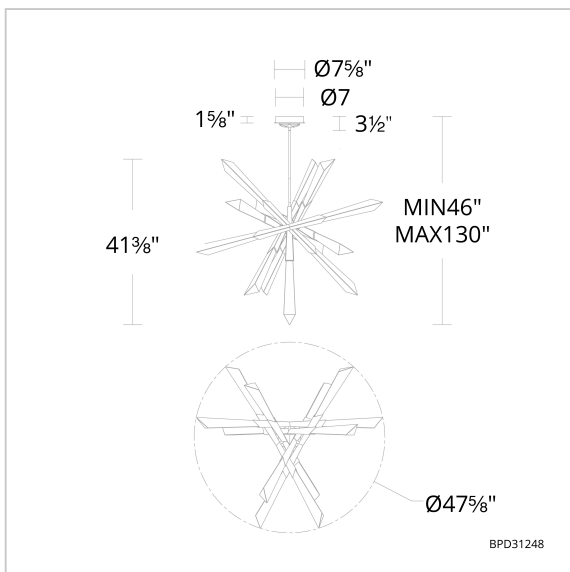

Solitude

BPD31248

LINE DRAWING

Project:

Location:

Fixture Type:

Catalog Number:

DESCRIPTION

RPL-ROD-IN12-AN - 6" Rod AN
RPL-ROD-IN06-AN - 12" Rod AN
RPL-GLA-31248-02 - Canopy Crystal
RPL-GLA-31248-01 - Arm Crystal
RPL-ROD-IN12-AB - 6" Rod AB
RPL-ROD-IN06-AB - 12" Rod AB

Model	Crystal	Finish	Size	CCT	Voltage	Wattage	Weight	LED Lumens	Delivered Lumens
BPD31248	OH	- AB - AN	48"	3000K/3500K/ 4000K	120-277V	42W	51.59lbs	1154	Up To 3013