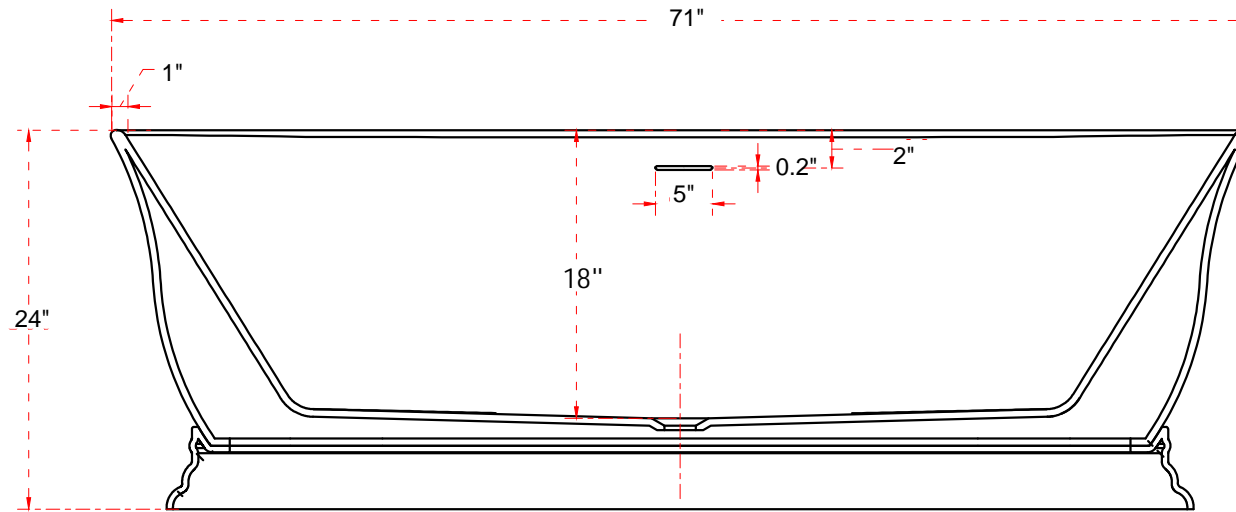

ACRYLIC FREESTANDING TUB

Model: Vento

FEATURES

- Product Finish: White
- Overflow Hole: Yes
- Material: Acrylic
- Length: 71"
- Width: 31"
- Height: 24"
- Tub Interior Length: 47"
- Tub Interior Width: 19"
- Water Depth to Rim: 18"
- Water Depth to Overflow: 16"
- Tap Deck: No
- Drain included: Yes
- Drain Placement: Center
- Faucet Included: No
- Faucet Drillings: No Drillings
- Water Capacity Without/With Overflow:
(Gallons): 106/100
- Built-In Adjusters: Yes
- Tub Weight Uncrated (LBS): 93
- Tub Weight Crated (LBS): 112