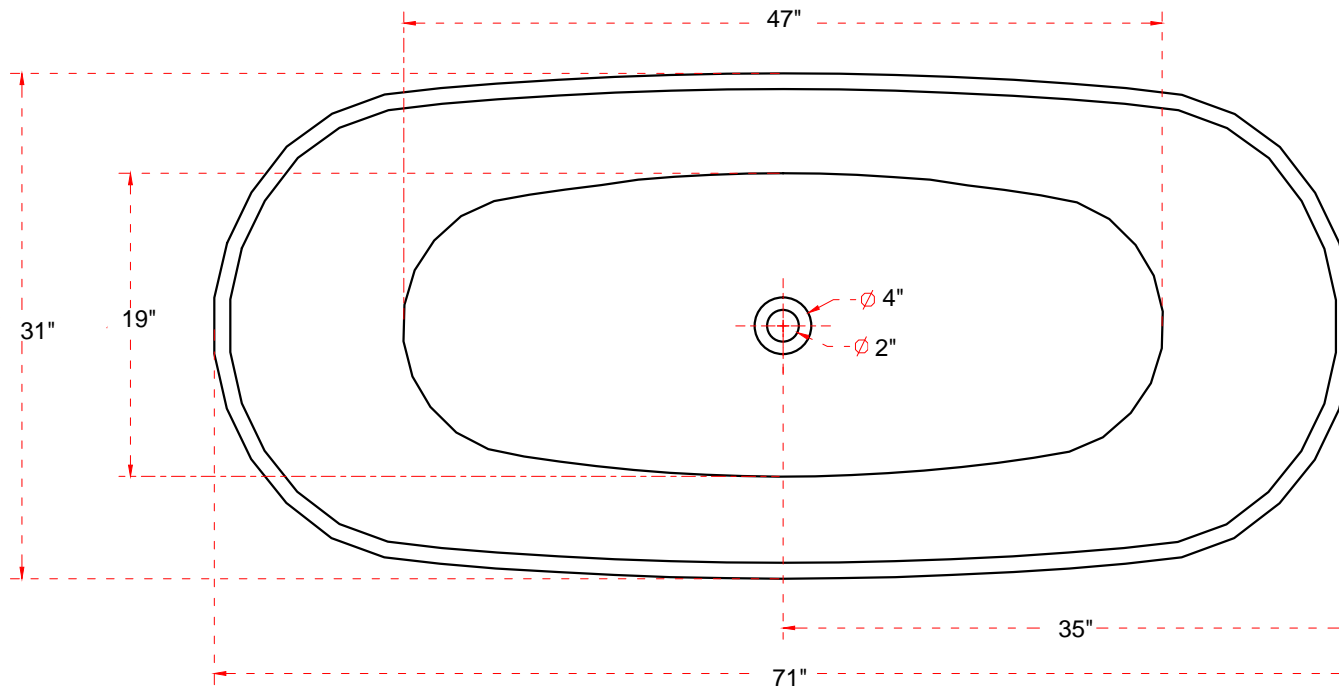

ACRYLIC FREESTANDING TUB

Model: Vento

FEATURES

- Product Finish: White
- Overflow Hole: Yes
- Material: Acrylic
- Length: 71"
- Width: 31"
- Height: 24"
- Tub Interior Length: 47"
- Tub Interior Width: 19"
- Water Depth to Rim: 18"
- Water Depth to Overflow: 16"
- Tap Deck: No
- Drain included: Yes
- Drain Placement: Center
- Faucet Included: No
- Faucet Drillings: No Drillings
- Water Capacity Without/With Overflow:
(Gallons): 106/100
- Built-In Adjusters: Yes
- Tub Weight Uncrated (LBS): 93
- Tub Weight Crated (LBS): 112