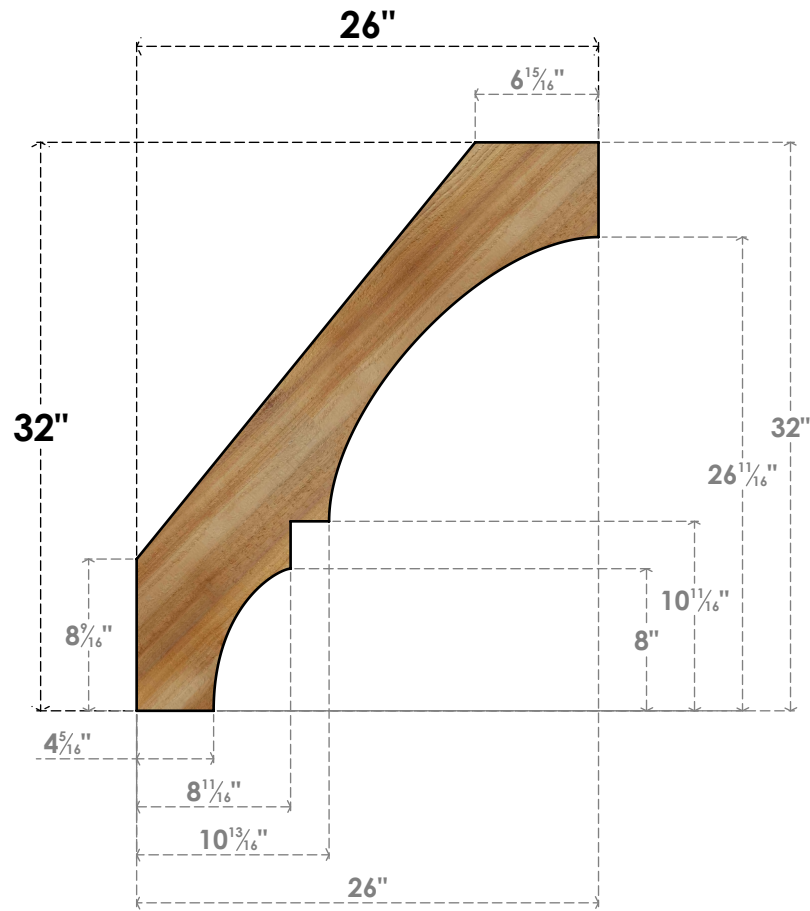

BRC06X26X32BOA00RWR

6"W X 26"D X 32"H BALBOA ROUGH SAWN BRACE, WESTERN RED CEDAR

SIDE

FRONT

EKENA MILLWORK
 2300 WEST MAIN ST.
 CLARKSVILLE, TX 75426
 TOLL FREE: 866-607-0453
 WWW.EKENAMILLWORK.COM

NOTES

1. INSTALLATION TO BE COMPLETED IN ACCORDANCE WITH MANUFACTURER'S SPECIFICATIONS.
2. DRAWING MAY NOT BE TO SCALE
3. THIS DRAWING IS INTENDED FOR DESIGN AND PLANNING PURPOSES ONLY.
4. ALL INFORMATION CONTAINED HEREIN WAS CURRENT AT THE TIME OF DEVELOPMENT BUT MUST BE REVIEWED AND APPROVED BY THE PRODUCT MANUFACTURER TO BE CONSIDERED ACCURATE.
5. PRODUCTS ARE NOT KILN DRIED. THIS ITEM IS UNIQUE AND WILL CONTAIN THE NATURAL VARIATIONS THAT THE WOOD SPECIES OFFERS. THIS MAY RESULT IN VARIATIONS UP TO 1/4"