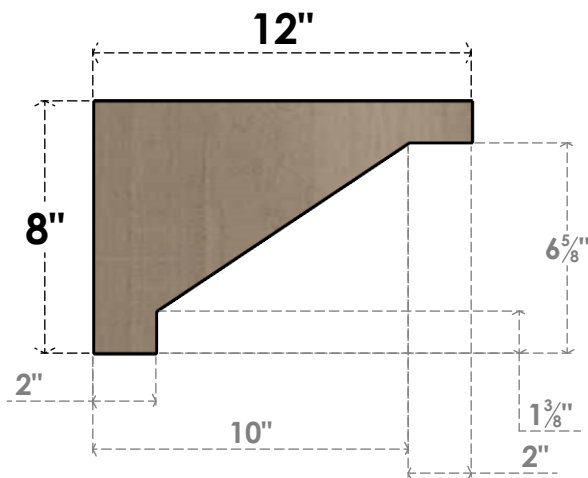

# ITEM NUMBER: CORU04X12X08BURRCPR

4"W X 12"D X 8"H SERIES 3 CLASSIC BURLINGTON ROUGH CEDAR  
TIMBERTHANE FAUX WOOD CORBEL, PRIMED

**SIDE PROFILE**

**FRONT PROFILE**

**ISOMETRIC**

EKENA MILLWORK  
2300 WEST MAIN ST.  
CLARKSVILLE, TX 75426  
TOLL FREE: 866-607-0453  
WWW.EKENAMILLWORK.COM

NOTES

1. INSTALLATION TO BE COMPLETED IN ACCORDANCE WITH MANUFACTURER'S SPECIFICATIONS.
2. DRAWING MAY NOT BE TO SCALE
3. THIS DRAWING IS INTENDED FOR DESIGN AND PLANNING PURPOSES ONLY.
4. ALL INFORMATION CONTAINED HEREIN WAS CURRENT AT THE TIME OF DEVELOPMENT BUT MUST BE REVIEWED AND APPROVED BY THE PRODUCT MANUFACTURER TO BE CONSIDERED ACCURATE.
5. TIMBERTHANE ARCHITECTURAL PRODUCTS ARE MADE FROM HIGH DENSITY URETHANE AND COME FACTORY PRIMED