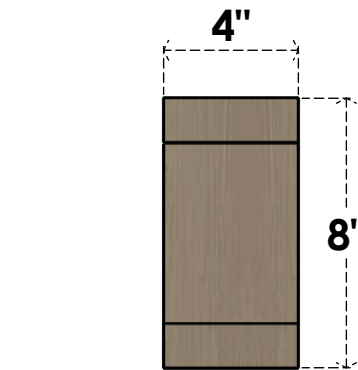

# ITEM NUMBER: CORU04X12X08BURRCPR

4"W X 12"D X 8"H SERIES 3 CLASSIC BURLINGTON ROUGH CEDAR  
TIMBERTHANE FAUX WOOD CORBEL, PRIMED

**SIDE PROFILE**

**FRONT PROFILE**

**ISOMETRIC**

EKENA MILLWORK  
2300 WEST MAIN ST.  
CLARKSVILLE, TX 75426  
TOLL FREE: 866-607-0453  
WWW.EKENAMILLWORK.COM

NOTES

1. INSTALLATION TO BE COMPLETED IN ACCORDANCE WITH MANUFACTURER'S SPECIFICATIONS.
2. DRAWING MAY NOT BE TO SCALE
3. THIS DRAWING IS INTENDED FOR DESIGN AND PLANNING PURPOSES ONLY.
4. ALL INFORMATION CONTAINED HEREIN WAS CURRENT AT THE TIME OF DEVELOPMENT BUT MUST BE REVIEWED AND APPROVED BY THE PRODUCT MANUFACTURER TO BE CONSIDERED ACCURATE.
5. TIMBERTHANE ARCHITECTURAL PRODUCTS ARE MADE FROM HIGH DENSITY URETHANE AND COME FACTORY PRIMED