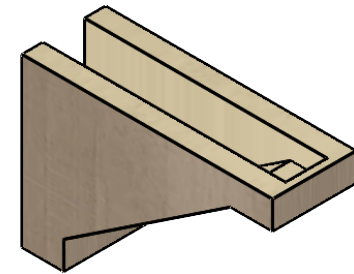

# ITEM NUMBER: CORU04X12X08BURRCPR

4"W X 12"D X 8"H SERIES 3 CLASSIC BURLINGTON ROUGH CEDAR  
TIMBERTHANE FAUX WOOD CORBEL, PRIMED

**SIDE PROFILE**

**FRONT PROFILE**

**ISOMETRIC**

EKENA MILLWORK  
2300 WEST MAIN ST.  
CLARKSVILLE, TX 75426  
TOLL FREE: 866-607-0453  
WWW.EKENAMILLWORK.COM