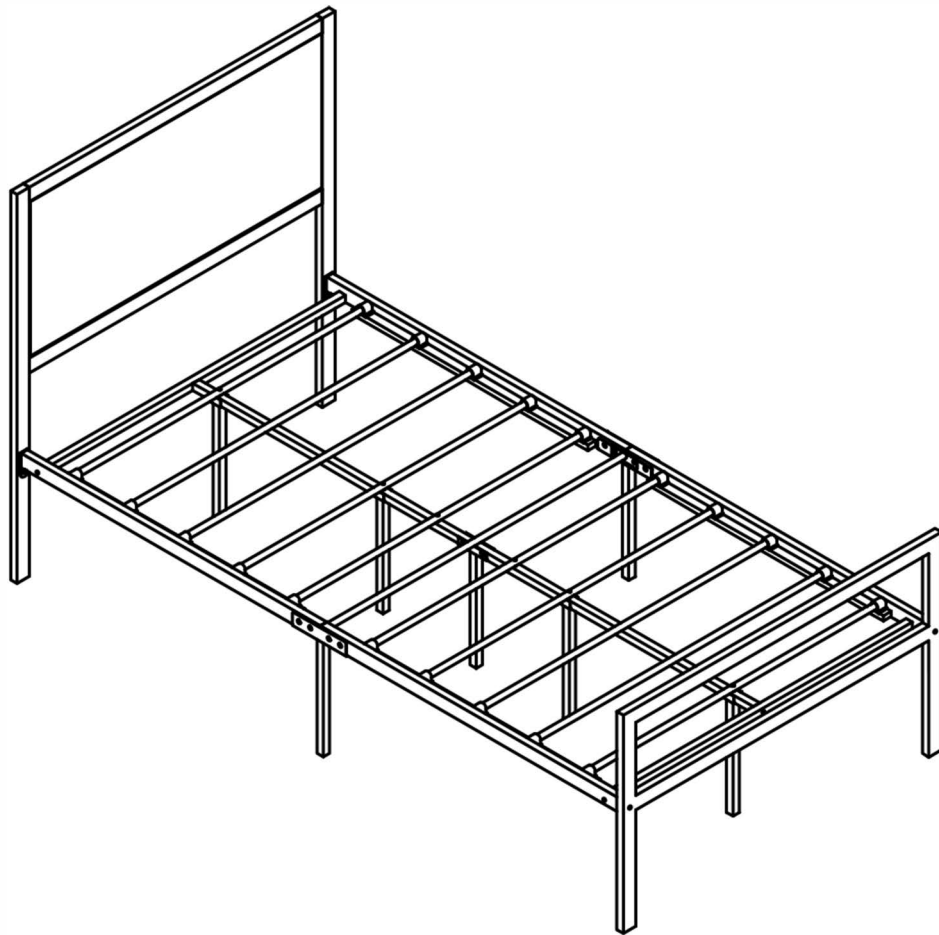

ASSEMBLY INSTRUCTION

NOTES:

- The item is only intended to be used indoors. The product must be assembled and used in accordance with the provisions of the manual.
- It is recommended that assembly is undertaken by about 2 adults. Please read assembly instructions before assembly and strictly adhere to each step outlined. Estimated assembly time is 30 minutes.

WARNING:

- **WARNING FOR YOUNG CHILDREN** - This product contains small components, please ensure that they are kept away from small children while assembling.

1

PARTS LIST

 1PCS	 1PCS	 2PCS	 1PCS	 1PCS	 4PCS	 6PCS	 2PCS	 2PCS				
T		U	V	W	X	Z		c	d	e	f	g
 2PCS		 2PCS	 2PCS	 4PCS	 1PCS	 1PCS		 1/4*45 4PCS	 1/4*37 2PCS	 1/4*30 12PCS	 1/4*21 4PCS	 1/4*19 16PCS
h	t	v	w	x	y							
 8PCS	 4PCS	 1/4 8PCS	 1/4 2PCS	 1/4 2PCS	 1PCS							