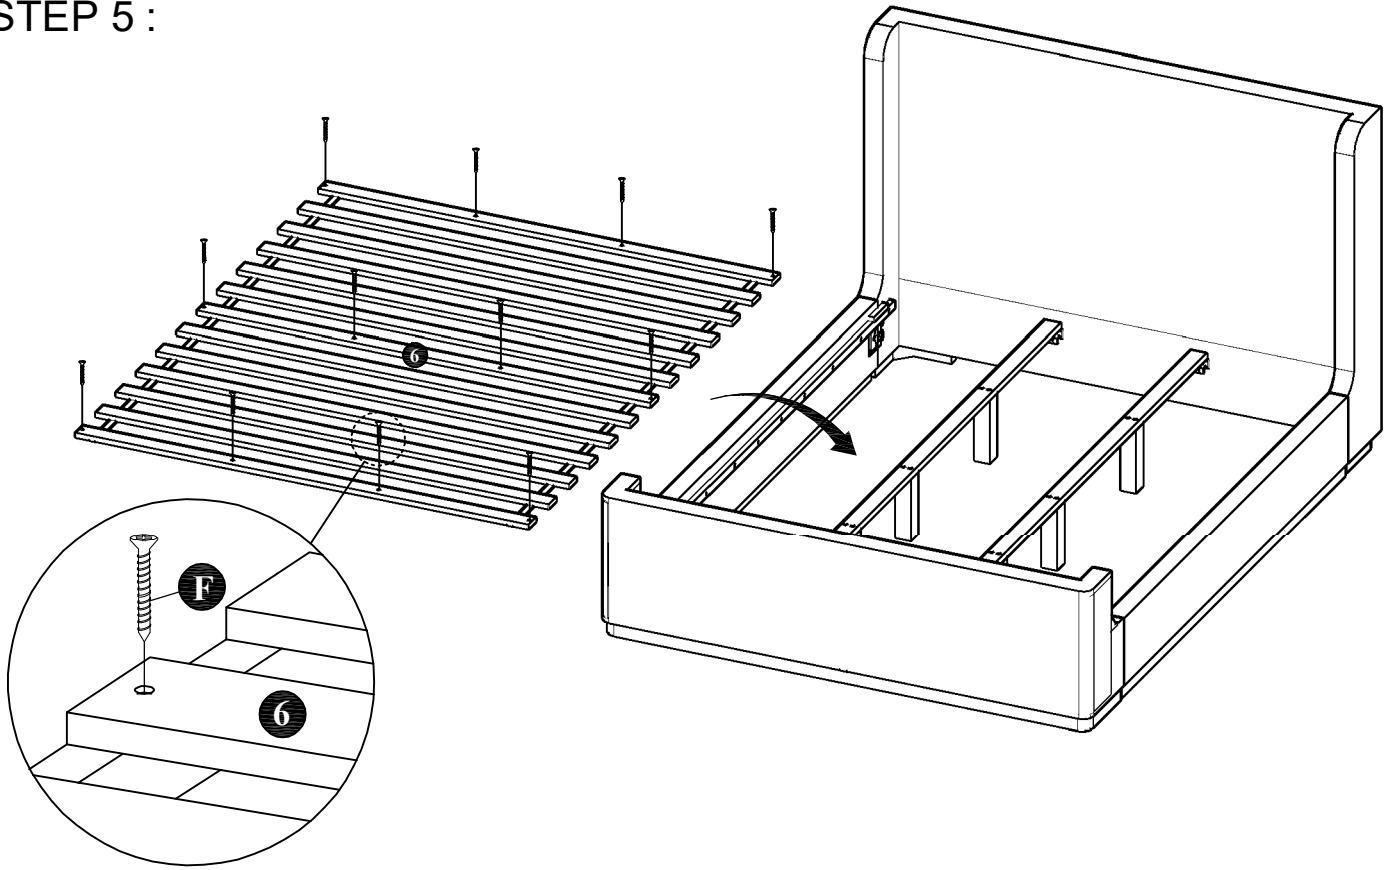

ASSEMBLY INSTRUCTIONS

MODEL : BD738-FS

COMPONENT

Headboard - 1 pc.  ①	Footboard - 1 pc.  ②	Side Rail - 2 pcs.  ③	Center Rail - 2 pcs.  ④	Center Leg - 6 pcs.  ⑤	Slats - 13 pcs.(1set)  ⑥
--	--	---	---	--	---

HARDWARE

Allen Key M4 - 1 pc.  A	Allen Key M5 - 1 pc.  B	JCBC Bolt M6 x 40mm - 12 pcs.  C	JCBC Bolt M6 x 35mm - 4 pcs.  D	Wood Screw M4 x 20mm - 4 pcs.  E	Wood Screw M4 x 25mm - 12 pcs.  F
--	---	---	--	---	--

ASSEMBLY INSTRUCTIONS

STEP 1 :

STEP 2 :

ASSEMBLY INSTRUCTIONS

STEP 3 :

STEP 4 :

ASSEMBLY INSTRUCTIONS

STEP 5 :