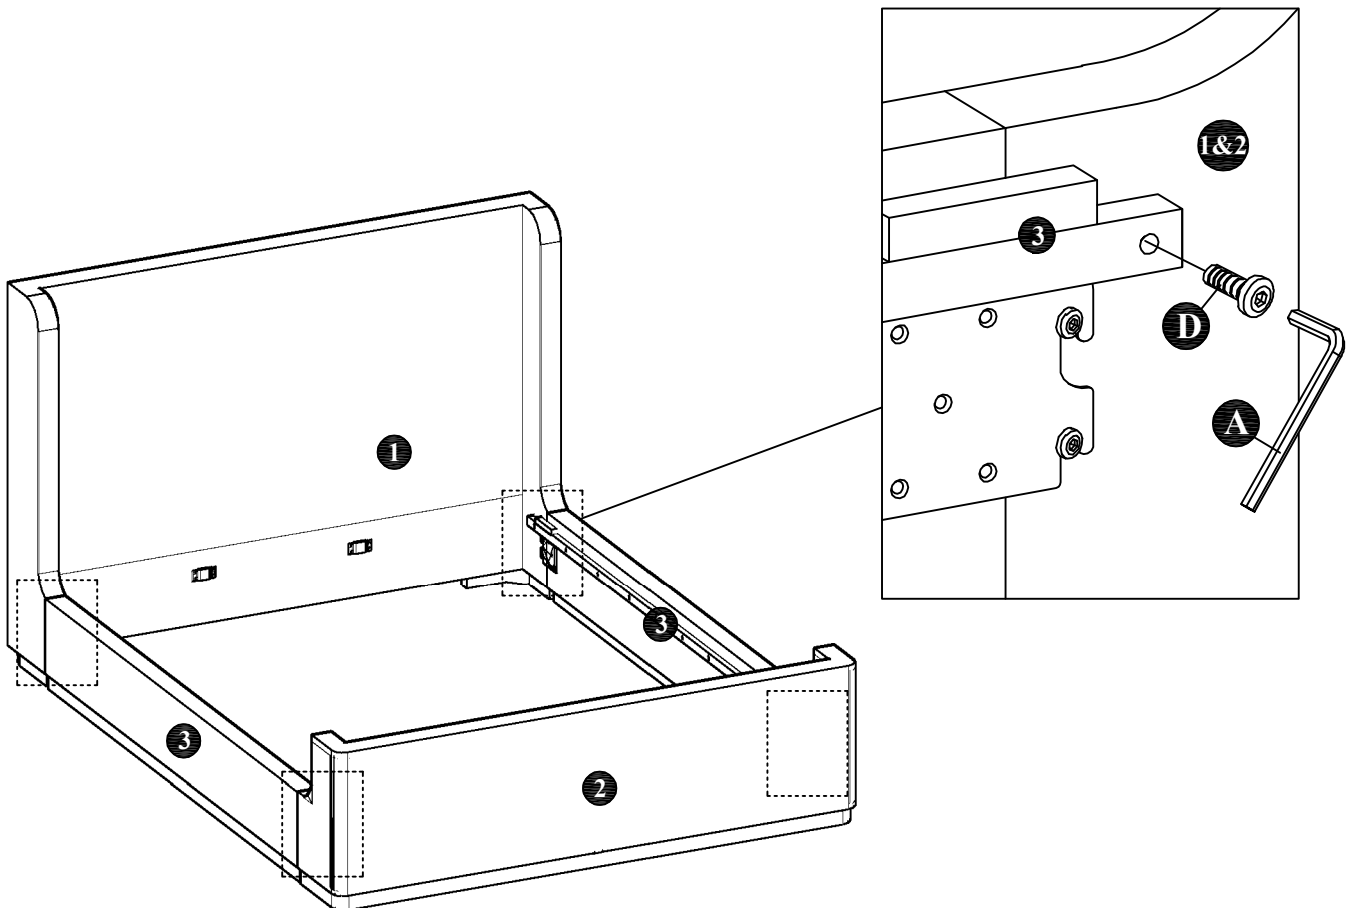

ASSEMBLY INSTRUCTIONS

MODEL : BD738-FS

COMPONENT

Headboard - 1 pc.  ①	Footboard - 1 pc.  ②	Side Rail - 2 pcs.  ③	Center Rail - 2 pcs.  ④	Center Leg - 6 pcs.  ⑤	Slats - 13 pcs.(1set)  ⑥
--	--	---	---	--	---

HARDWARE

Allen Key M4 - 1 pc.  A	Allen Key M5 - 1 pc.  B	JCBC Bolt M6 x 40mm - 12 pcs.  C	JCBC Bolt M6 x 35mm - 4 pcs.  D	Wood Screw M4 x 20mm - 4 pcs.  E	Wood Screw M4 x 25mm - 12 pcs.  F
--	---	---	--	---	--

ASSEMBLY INSTRUCTIONS

STEP 1 :

STEP 2 :

ASSEMBLY INSTRUCTIONS

STEP 3 :

STEP 4 :

ASSEMBLY INSTRUCTIONS

STEP 5 :