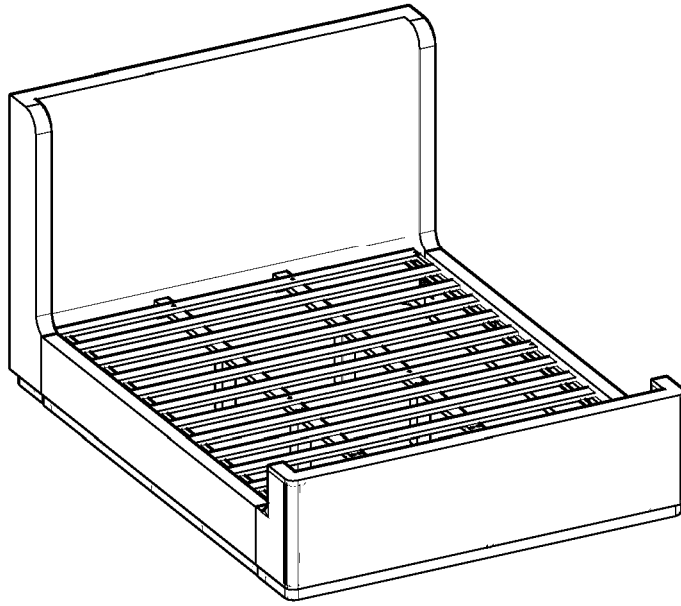

ASSEMBLY INSTRUCTIONS

MODEL : BD738-FS

COMPONENT

Headboard - 1 pc.  ①	Footboard - 1 pc.  ②	Side Rail - 2 pcs.  ③	Center Rail - 2 pcs.  ④	Center Leg - 6 pcs.  ⑤	Slats - 13 pcs.(1set)  ⑥
--	--	---	---	--	---

HARDWARE

Allen Key M4 - 1 pc.  A	Allen Key M5 - 1 pc.  B	JCBC Bolt M6 x 40mm - 12 pcs.  C	JCBC Bolt M6 x 35mm - 4 pcs.  D	Wood Screw M4 x 20mm - 4 pcs.  E	Wood Screw M4 x 25mm - 12 pcs.  F
--	---	---	--	---	--