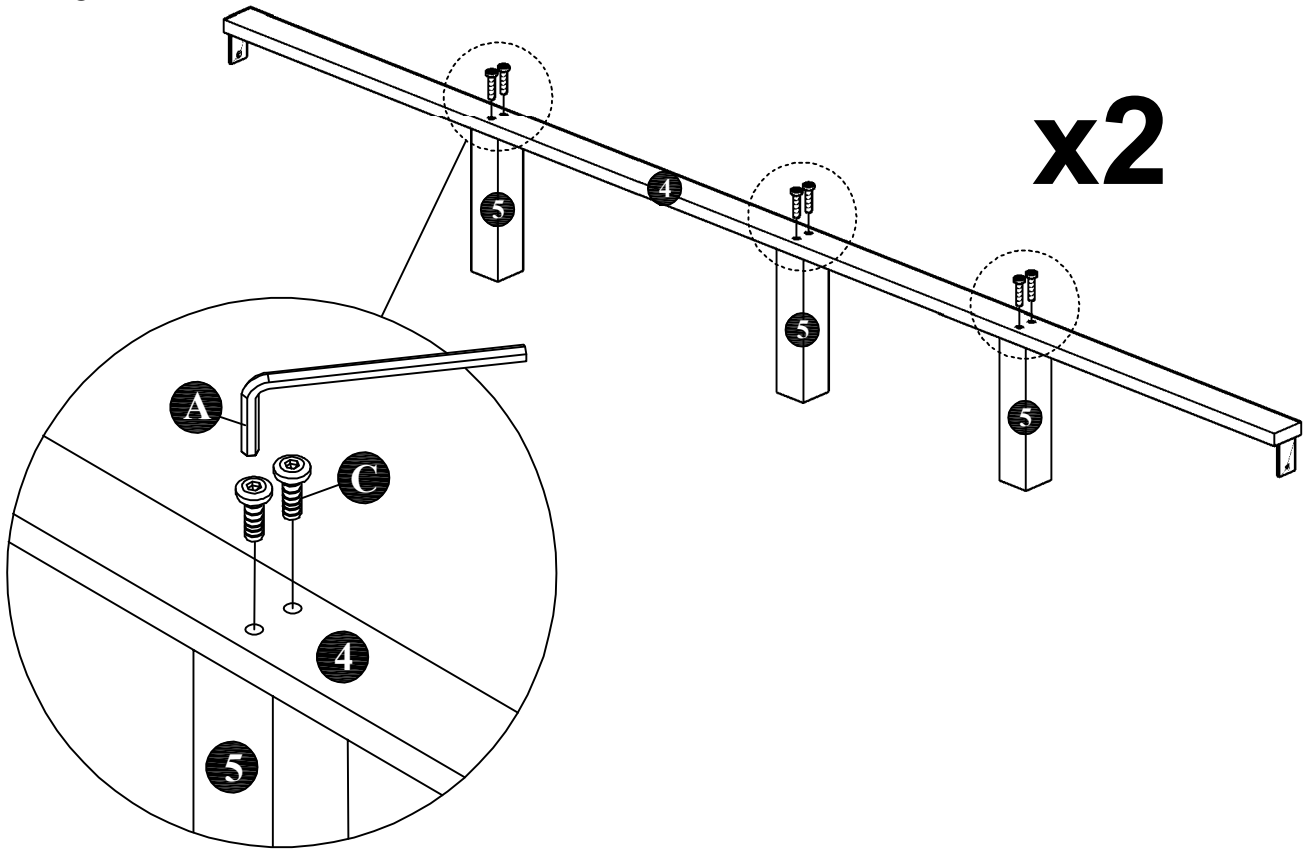

ASSEMBLY INSTRUCTIONS

MODEL : BD738-FS

COMPONENT

Headboard - 1 pc.  ①	Footboard - 1 pc.  ②	Side Rail - 2 pcs.  ③	Center Rail - 2 pcs.  ④	Center Leg - 6 pcs.  ⑤	Slats - 13 pcs.(1set)  ⑥
--	--	---	---	--	---

HARDWARE

Allen Key M4 - 1 pc.  A	Allen Key M5 - 1 pc.  B	JCBC Bolt M6 x 40mm - 12 pcs.  C	JCBC Bolt M6 x 35mm - 4 pcs.  D	Wood Screw M4 x 20mm - 4 pcs.  E	Wood Screw M4 x 25mm - 12 pcs.  F
--	---	---	--	---	--

ASSEMBLY INSTRUCTIONS

STEP 1 :

STEP 2 :

ASSEMBLY INSTRUCTIONS

STEP 3 :

STEP 4 :

ASSEMBLY INSTRUCTIONS

STEP 5 :