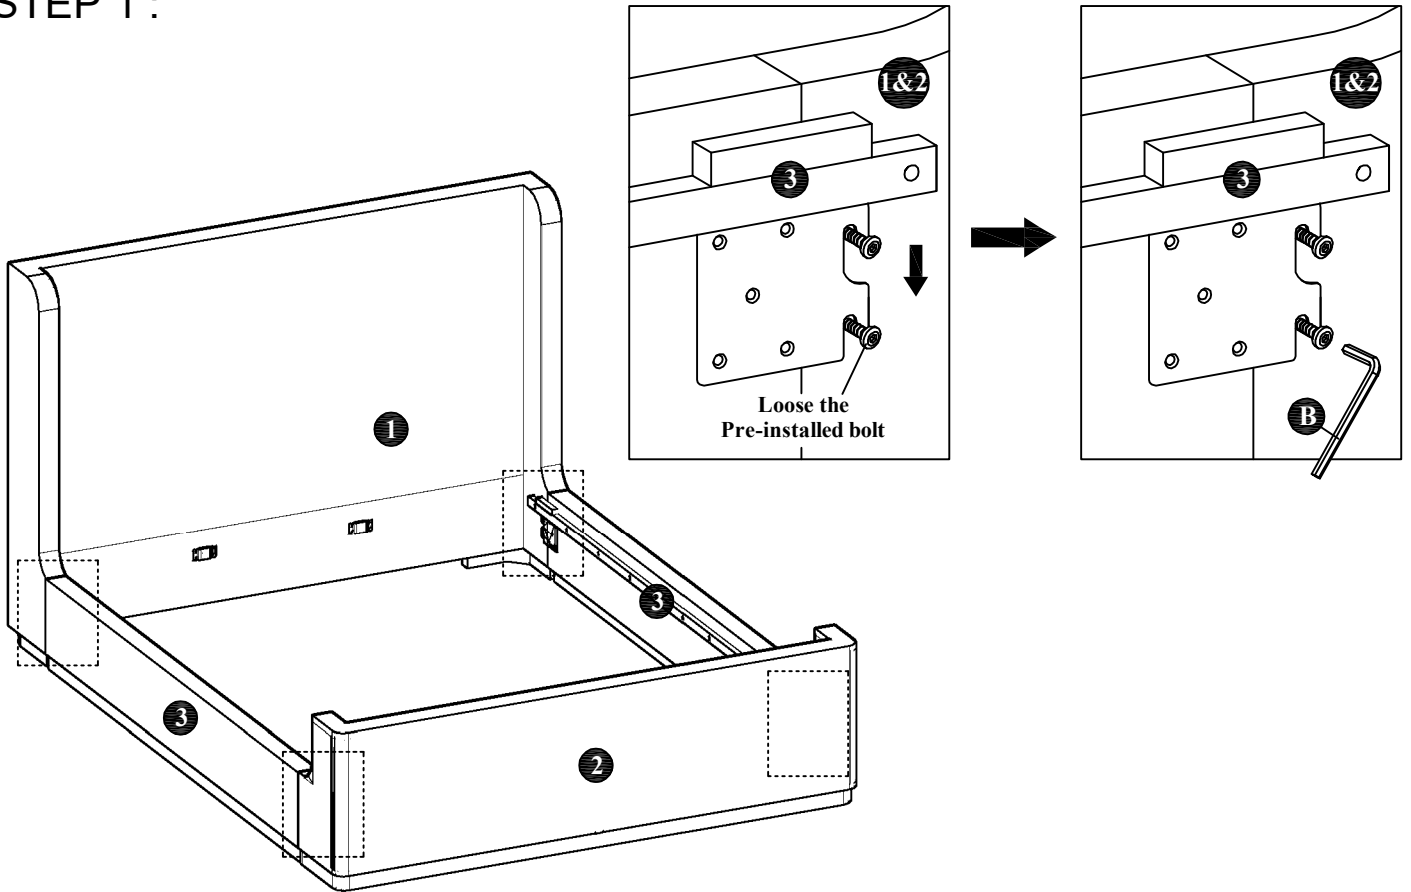

ASSEMBLY INSTRUCTIONS

STEP 1 :