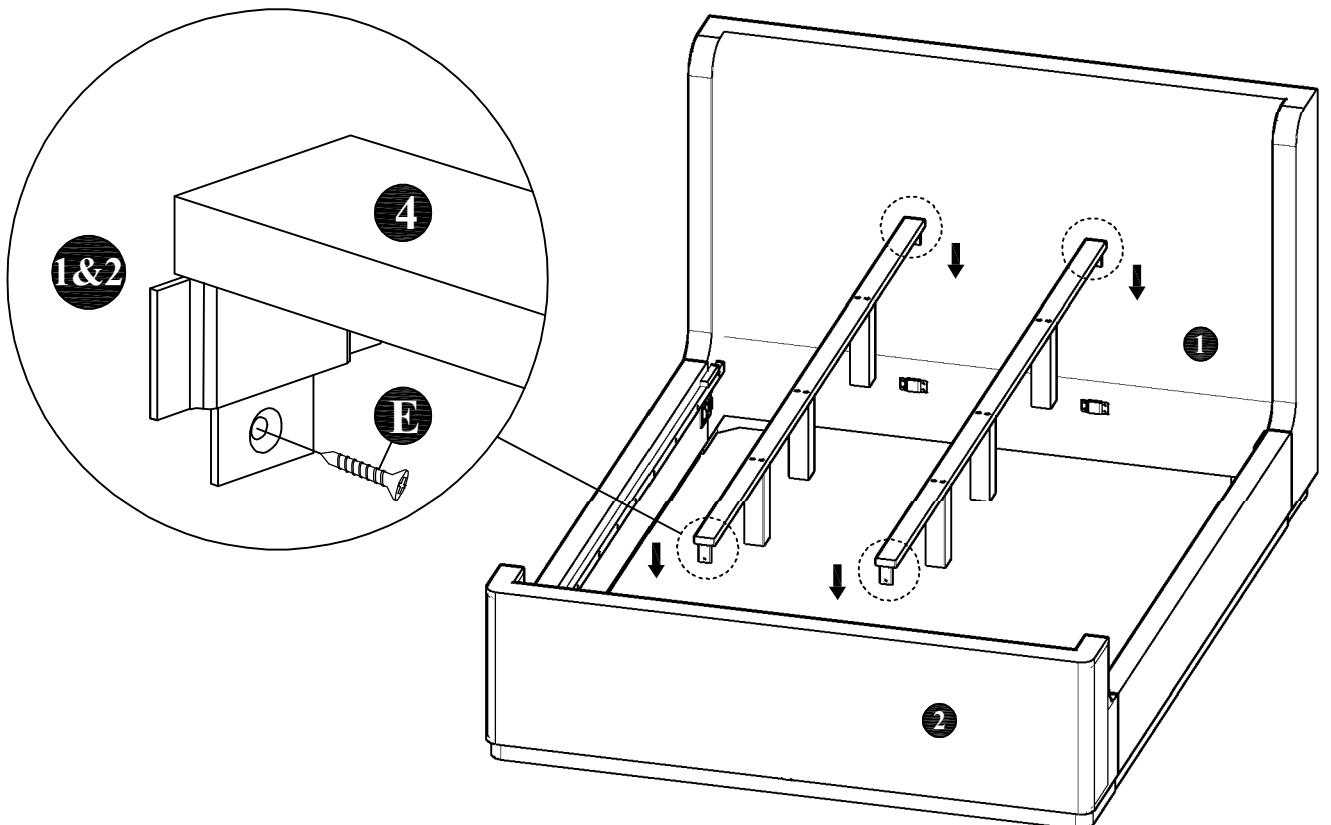

ASSEMBLY INSTRUCTIONS

MODEL : BD738-FS

COMPONENT

Headboard - 1 pc.  ①	Footboard - 1 pc.  ②	Side Rail - 2 pcs.  ③	Center Rail - 2 pcs.  ④	Center Leg - 6 pcs.  ⑤	Slats - 13 pcs.(1set)  ⑥
--	--	---	---	--	---

HARDWARE

Allen Key M4 - 1 pc.  A	Allen Key M5 - 1 pc.  B	JCBC Bolt M6 x 40mm - 12 pcs.  C	JCBC Bolt M6 x 35mm - 4 pcs.  D	Wood Screw M4 x 20mm - 4 pcs.  E	Wood Screw M4 x 25mm - 12 pcs.  F
--	---	---	--	---	--

ASSEMBLY INSTRUCTIONS

STEP 1 :

STEP 2 :

ASSEMBLY INSTRUCTIONS

STEP 3 :

STEP 4 :

ASSEMBLY INSTRUCTIONS

STEP 5 :