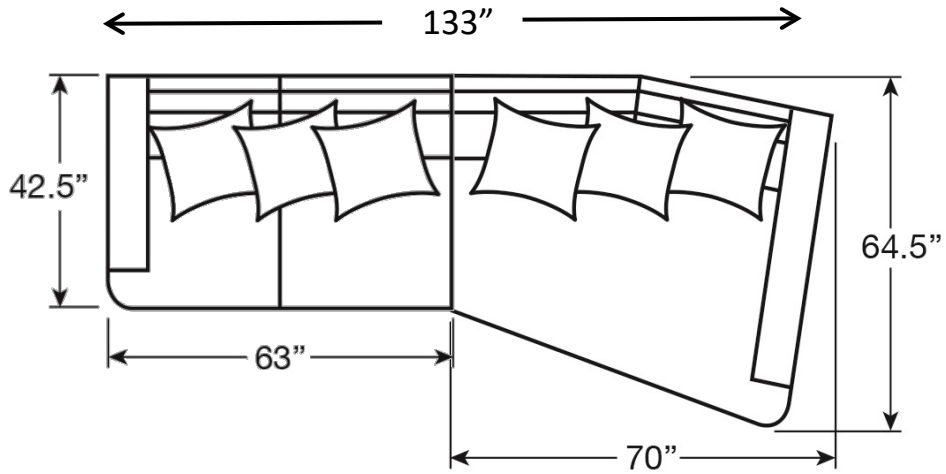

As Shown:

Also Available: