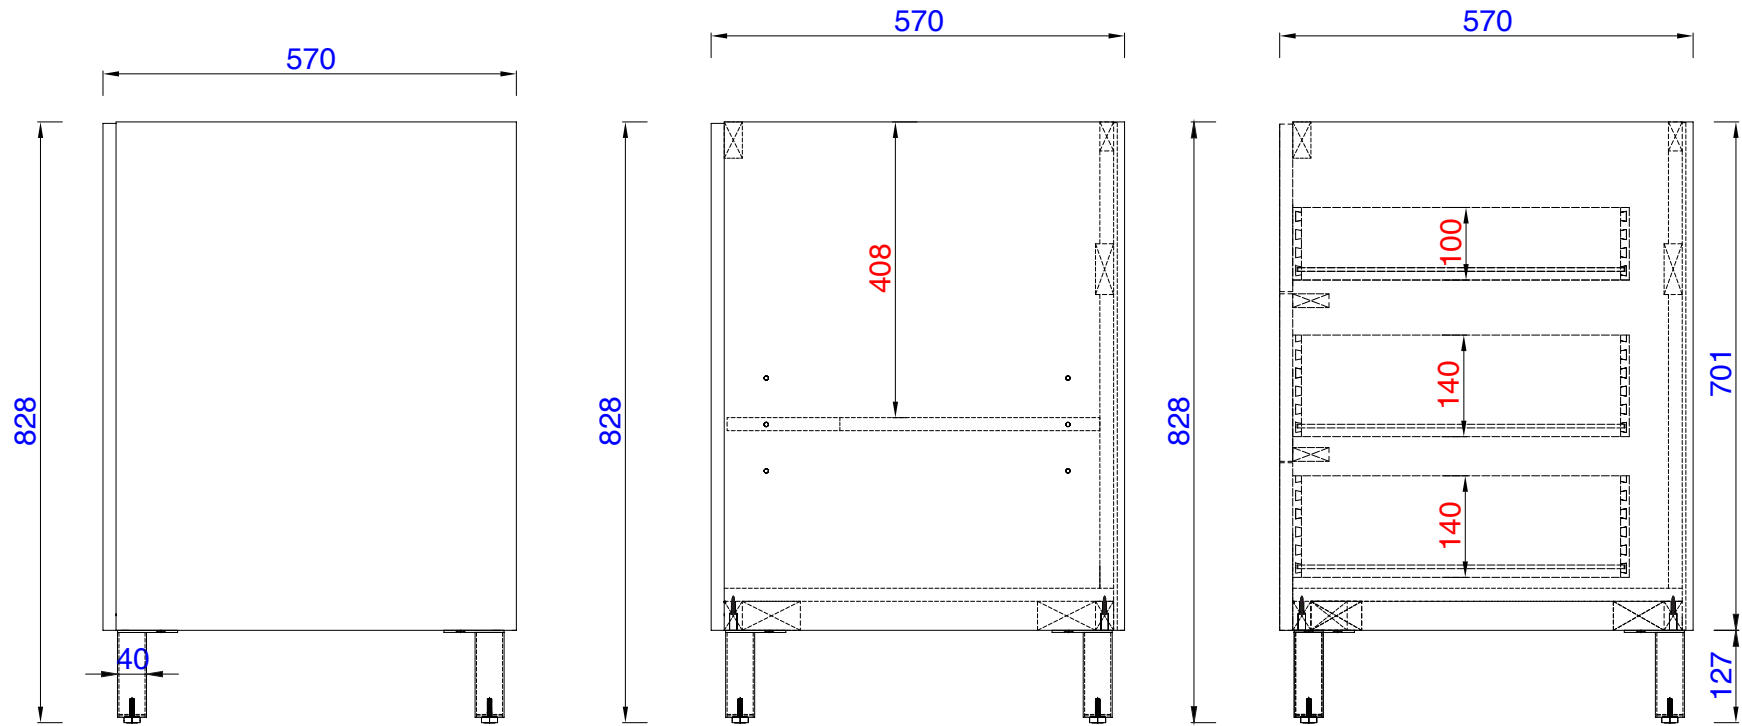

NOTE ONE: Countertops are not shown in these diagrams. (Cabinet Only)
NOTE TWO: This vanity does not have a Backsplash.

NOTE ONE: Countertops are not shown in these diagrams. (Cabinet Only)

NOTE TWO: Internal Shelves (Shown) are designed to align with sinks in the Optional Countertops.

Customers' own countertops and sinks may align differently, and modification may be required.

NOTE ONE: Countertops are not shown in these diagrams. (Cabinet Only)
NOTE TWO: This vanity does not have a Backsplash.