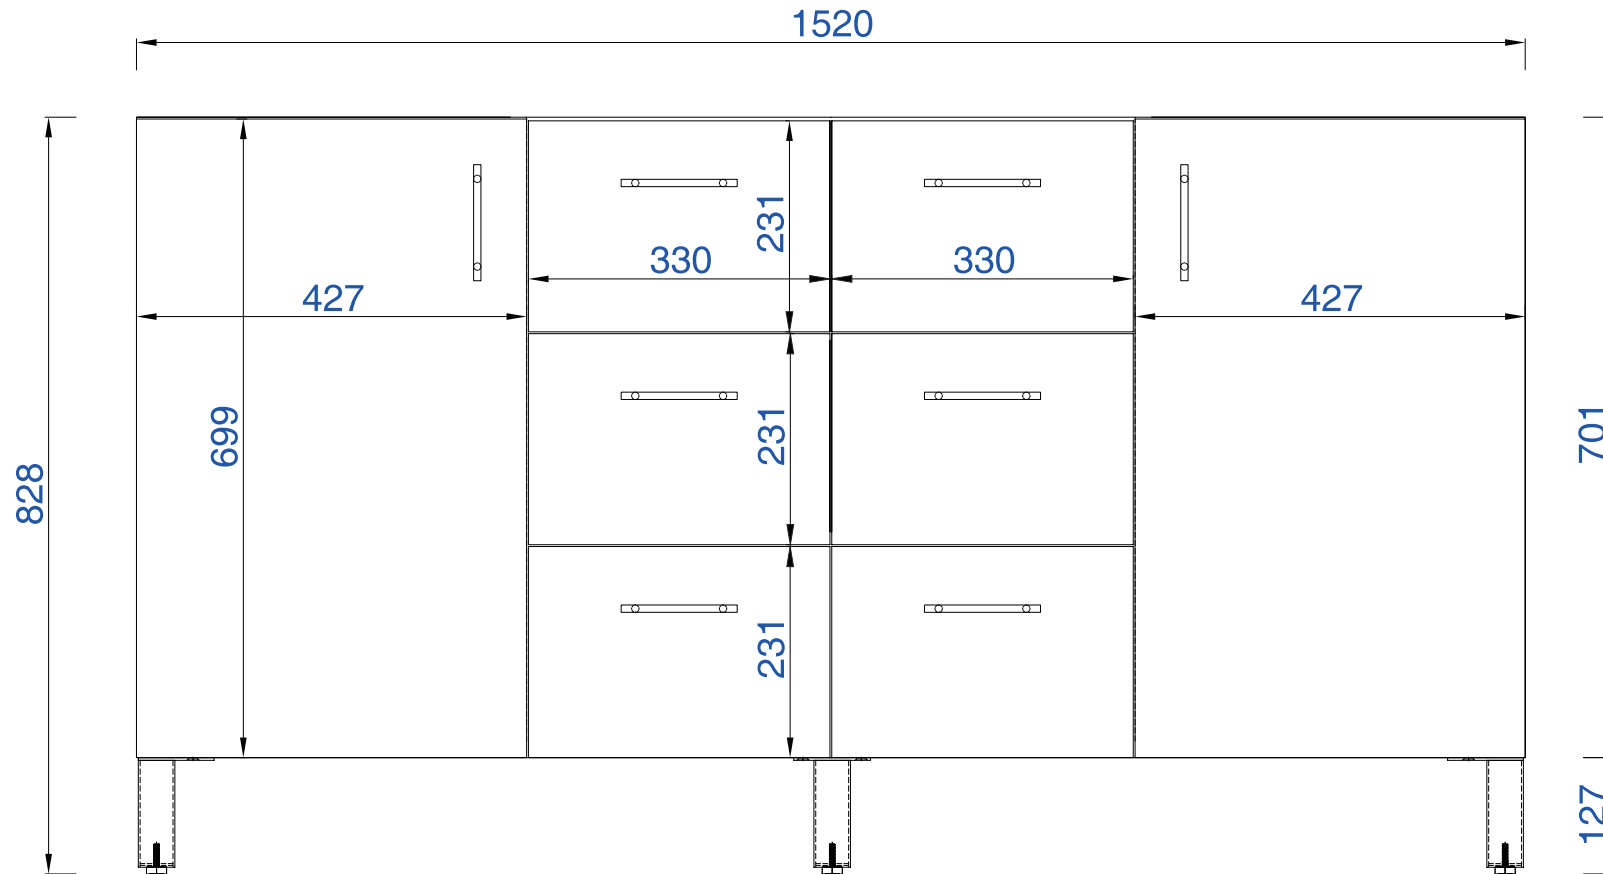

NOTE ONE: Countertops are not shown in these diagrams. (Cabinet Only)
NOTE TWO: This vanity does not have a Backsplash.

NOTE ONE: Countertops are not shown in these diagrams. (Cabinet Only)

NOTE TWO: Internal Shelves (Shown) are designed to align with sinks in the Optional Countertops.

Customers' own countertops and sinks may align differently, and modification may be required.

NOTE ONE: Countertops are not shown in these diagrams. (Cabinet Only)
NOTE TWO: This vanity does not have a Backsplash.