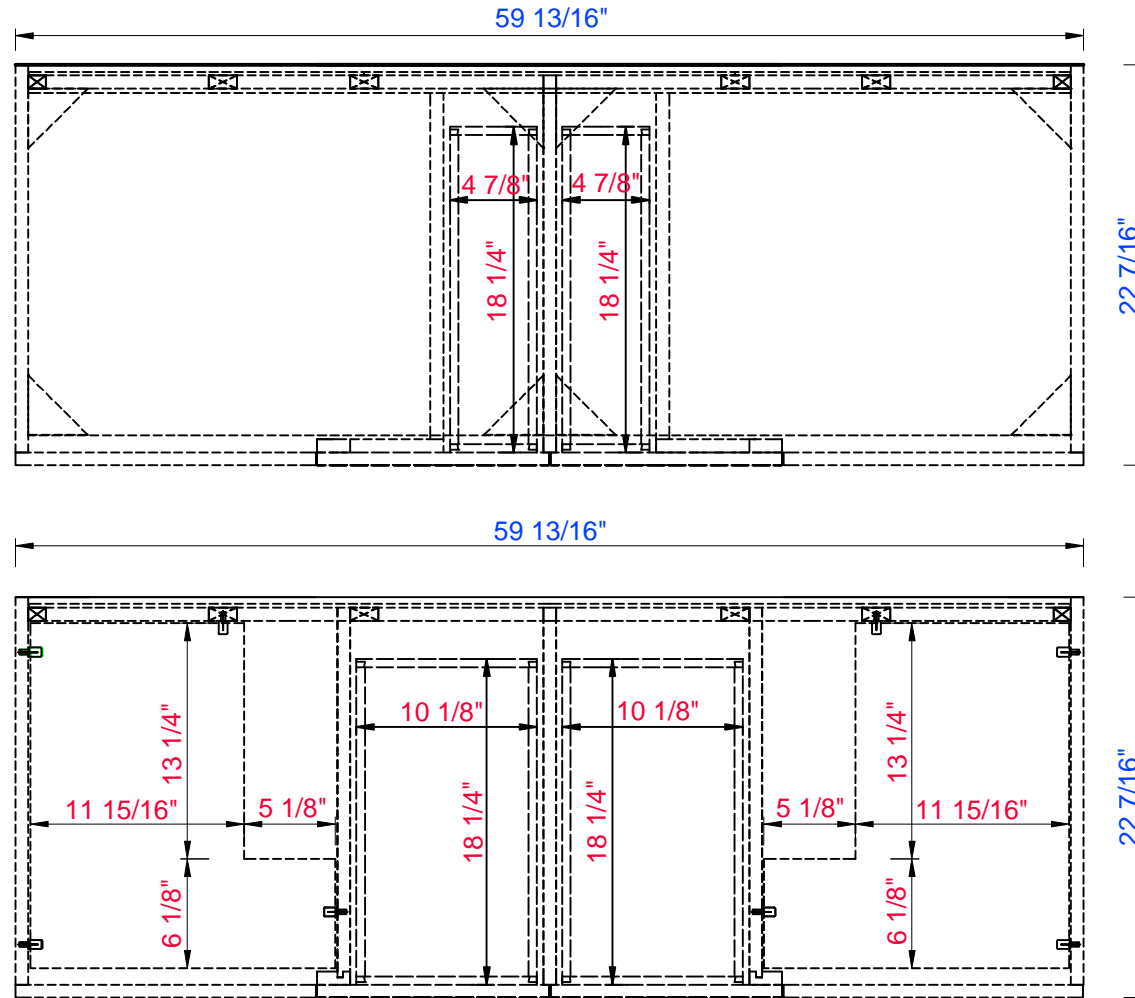

NOTE ONE: Countertops are not shown in these diagrams. (Cabinet Only)
NOTE TWO: This vanity does not have a Backsplash.

NOTE ONE: Countertops are not shown in these diagrams. (Cabinet Only)

NOTE TWO: Internal Shelves (Shown) are designed to align with sinks in the Optional Countertops.

Customers' own countertops and sinks may align differently, and modification may be required.

NOTE ONE: Countertops are not shown in these diagrams. (Cabinet Only)
NOTE TWO: This vanity does not have a Backsplash.