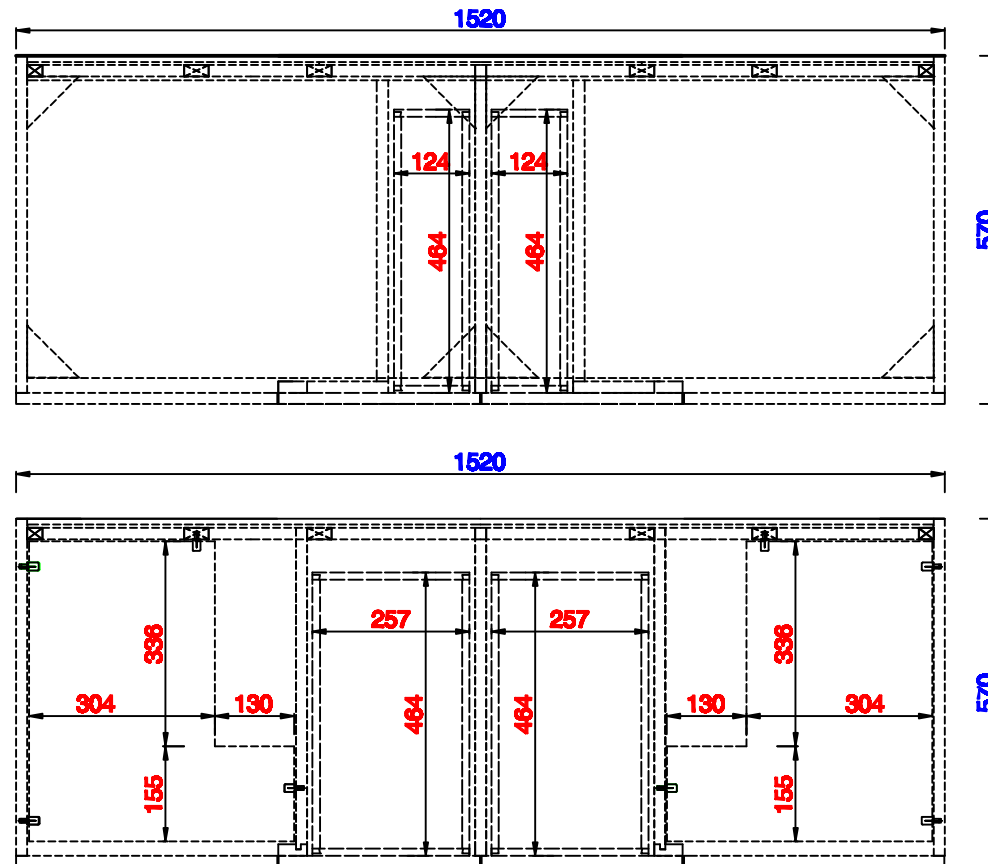

NOTE ONE: Countertops are not shown in these diagrams. (Cabinet Only)
NOTE TWO: This vanity does not have a Backsplash.

NOTE ONE: Countertops are not shown in these diagrams. (Cabinet Only)

NOTE TWO: Internal Shelves (Shown) are designed to align with sinks in the Optional Countertops.

Customers' own countertops and sinks may align differently, and modification may be required.

NOTE ONE: Countertops are not shown in these diagrams. (Cabinet Only)
NOTE TWO: This vanity does not have a Backsplash.