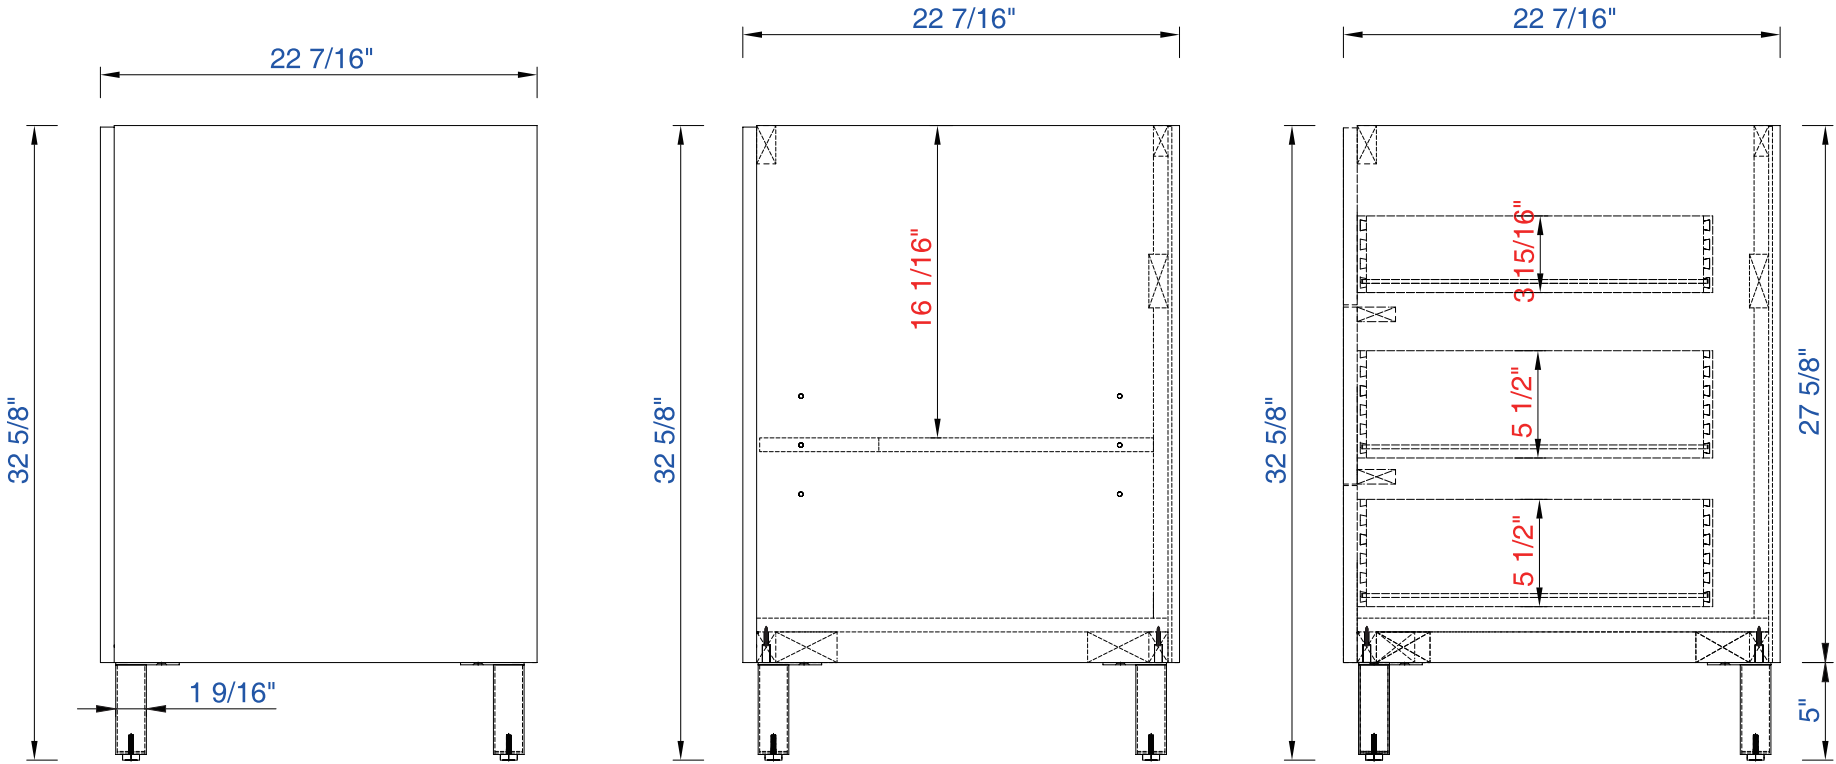

NOTE ONE: Countertops are not shown in these diagrams. (Cabinet Only)
NOTE TWO: This vanity does not have a Backsplash.

NOTE ONE: Countertops are not shown in these diagrams. (Cabinet Only)

NOTE TWO: Internal Shelves (Shown) are designed to align with sinks in the Optional Countertops.

Customers' own countertops and sinks may align differently, and modification may be required.

NOTE ONE: Countertops are not shown in these diagrams. (Cabinet Only)
NOTE TWO: This vanity does not have a Backsplash.