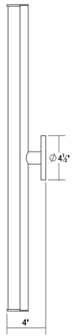

Project:

Spec Sheet

Dimensions

Height:	32"
Width:	2.25"
Extends:	4"
Minimum Extension:	4
Maximum Extension:	4
Canopy/Backplate/Base:	4.5"
Size:	32"
Canopy/Backplate/Base Depth:	0.5

Electrical Specs

Bulb(s) Included?:	Yes
Bulb 1 Type:	Integral LED
Bulb Quantity:	1
Input Voltage:	120VAC
Wattage:	21
Initial Lumens:	2380
Delivered Lumens:	1430
Color Temperature:	3000K
CRI:	90
Power Supply Type:	Driver
Power Supply Quantity:	1
Power Supply Location:	Outlet Box
Dimming Type:	TRIAC/ELV
Bulb Max Wattage:	21

Installation

Installation:	Licensed electrician required
Installation Orientation:	Any Orientation

Shipping

Carton 1 L x W x H:	34" X 9" X 8"
Carton 1 Gross Weight:	6 LBS

Shade

Shade 1 Material:	White Etched Glass
-------------------	--------------------