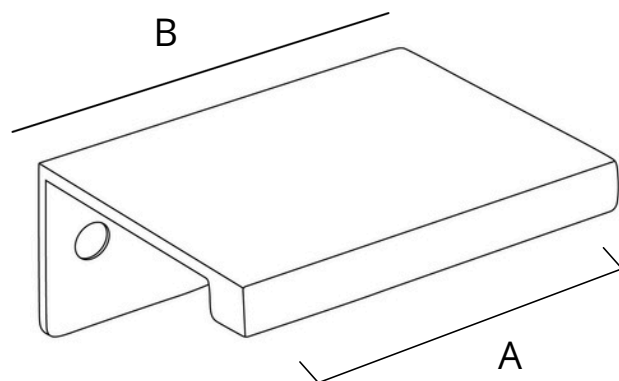

Overall length: 2 in. **(B)**

Projection: 1.5 in.

Height: 0.875 in.

Weight: 0.09 lbs.

INSTALLATION

#6 1/2 in. wood screws included

WARRANTY

Limited 90-Day

THE ETHAN COLLECTION INCLUDES:

1-1/4 in. knob

1-5/8 in. oversized knob

1-1/2 in. center-to-center pull

3 in. center-to-center pull

3-3/4 in. center-to-center pull

4 in. center-to-center pull

All offered in Satin Brass, Champagne Bronze, Matte Black, Satin Nickel and Matte White