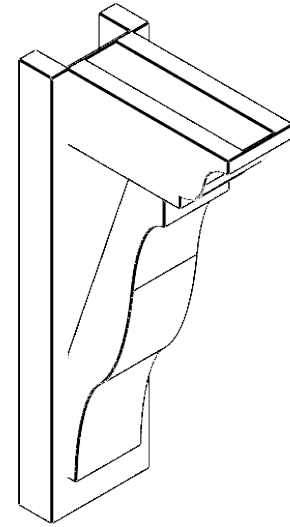

**ITEM NUMBER: OUTUROC040X060X12000X24000X040X020X040FST04RCPR**

4"W TOP X 6"W BACK X 12"D X 24"H X 4"T TOP X 2"T BACK TIMBERTHANE ROUGH CEDAR FUNSTON FAUX WOOD OPEN OUTLOOKER, TRADITIONAL TOP AND BLOCK BACK, 4"W CLOSED BRACE, PRIMED TAN

**SIDE PROFILE**

**FRONT PROFILE**

**ISOMETRIC**

GENERATED DATE : 07/06/2023

EKENA MILLWORK  
2300 WEST MAIN ST.  
CLARKSVILLE, TX 75426  
TOLL FREE: 866-607-0453  
WWW.EKENAMILLWORK.COM

**NOTES**

1. INSTALLATION TO BE COMPLETED IN ACCORDANCE WITH MANUFACTURER'S SPECIFICATIONS.
2. DRAWING MAY NOT BE TO SCALE
3. THIS DRAWING IS INTENDED FOR DESIGN AND PLANNING PURPOSES ONLY.
4. ALL INFORMATION CONTAINED HEREIN WAS CURRENT AT THE TIME OF DEVELOPMENT BUT MUST BE REVIEWED AND APPROVED BY THE PRODUCT MANUFACTURER TO BE CONSIDERED ACCURATE.
5. TIMBERTHANE ARCHITECTURAL PRODUCTS ARE MADE FROM HIGH DENSITY URETHANE AND COME FACTORY PRIMED