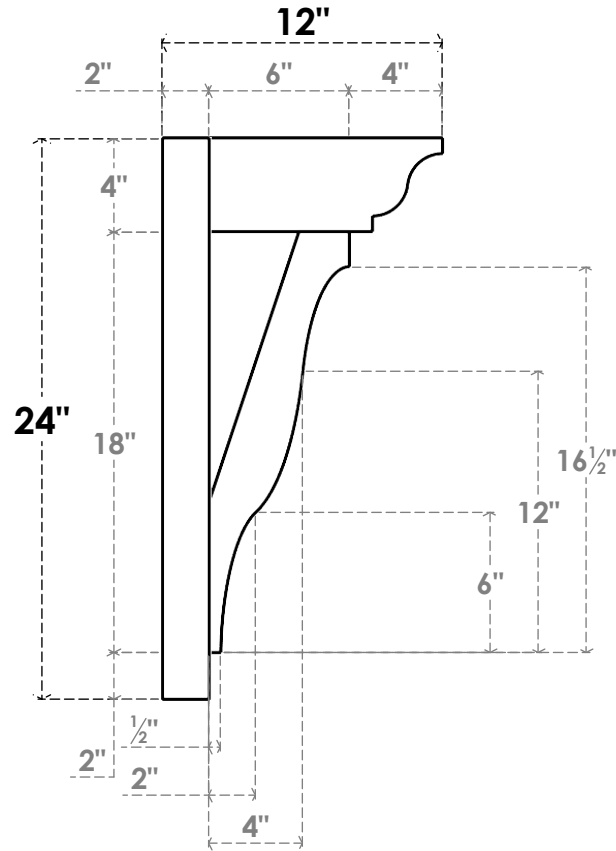

**ITEM NUMBER: OUTUROC040X060X12000X24000X040X020X040FST04RCPR**

4"W TOP X 6"W BACK X 12"D X 24"H X 4"T TOP X 2"T BACK TIMBERTHANE ROUGH CEDAR FUNSTON FAUX WOOD OPEN OUTLOOKER, TRADITIONAL TOP AND BLOCK BACK, 4"W CLOSED BRACE, PRIMED TAN

**SIDE PROFILE**

**FRONT PROFILE**

**ISOMETRIC**

GENERATED DATE : 07/06/2023

EKENA MILLWORK  
2300 WEST MAIN ST.  
CLARKSVILLE, TX 75426  
TOLL FREE: 866-607-0453  
WWW.EKENAMILLWORK.COM

**NOTES**

1. INSTALLATION TO BE COMPLETED IN ACCORDANCE WITH MANUFACTURER'S SPECIFICATIONS.
2. DRAWING MAY NOT BE TO SCALE
3. THIS DRAWING IS INTENDED FOR DESIGN AND PLANNING PURPOSES ONLY.
4. ALL INFORMATION CONTAINED HEREIN WAS CURRENT AT THE TIME OF DEVELOPMENT BUT MUST BE REVIEWED AND APPROVED BY THE PRODUCT MANUFACTURER TO BE CONSIDERED ACCURATE.
5. TIMBERTHANE ARCHITECTURAL PRODUCTS ARE MADE FROM HIGH DENSITY URETHANE AND COME FACTORY PRIMED