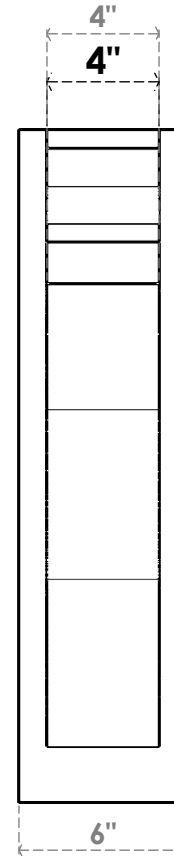

**ITEM NUMBER: OUTUROC040X060X12000X24000X040X020X040FST04RCPR**

4"W TOP X 6"W BACK X 12"D X 24"H X 4"T TOP X 2"T BACK TIMBERTHANE ROUGH CEDAR FUNSTON FAUX WOOD OPEN OUTLOOKER, TRADITIONAL TOP AND BLOCK BACK, 4"W CLOSED BRACE, PRIMED TAN

**SIDE PROFILE**

**FRONT PROFILE**

**ISOMETRIC**

GENERATED DATE : 07/06/2023

EKENA MILLWORK  
2300 WEST MAIN ST.  
CLARKSVILLE, TX 75426  
TOLL FREE: 866-607-0453  
WWW.EKENAMILLWORK.COM

**NOTES**

1. INSTALLATION TO BE COMPLETED IN ACCORDANCE WITH MANUFACTURER'S SPECIFICATIONS.
2. DRAWING MAY NOT BE TO SCALE
3. THIS DRAWING IS INTENDED FOR DESIGN AND PLANNING PURPOSES ONLY.
4. ALL INFORMATION CONTAINED HEREIN WAS CURRENT AT THE TIME OF DEVELOPMENT BUT MUST BE REVIEWED AND APPROVED BY THE PRODUCT MANUFACTURER TO BE CONSIDERED ACCURATE.
5. TIMBERTHANE ARCHITECTURAL PRODUCTS ARE MADE FROM HIGH DENSITY URETHANE AND COME FACTORY PRIMED