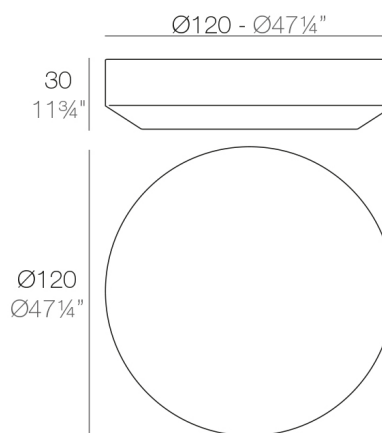

Weight

18.05 Kg

VELA Mesa Baja Ø120
VELA Low Table Ø47 1/4"

FINISHES

BASIC

Ref. 54031

Matt Polyethylene

- ICE
- WHITE
- BLACK
- BRONZE
- STEEL
- ANTHRACITE
- RED
- PISTACHIO
- ORANGE
- KHAKI
- NAVY
- TAUPE
- PLUM
- ECRU