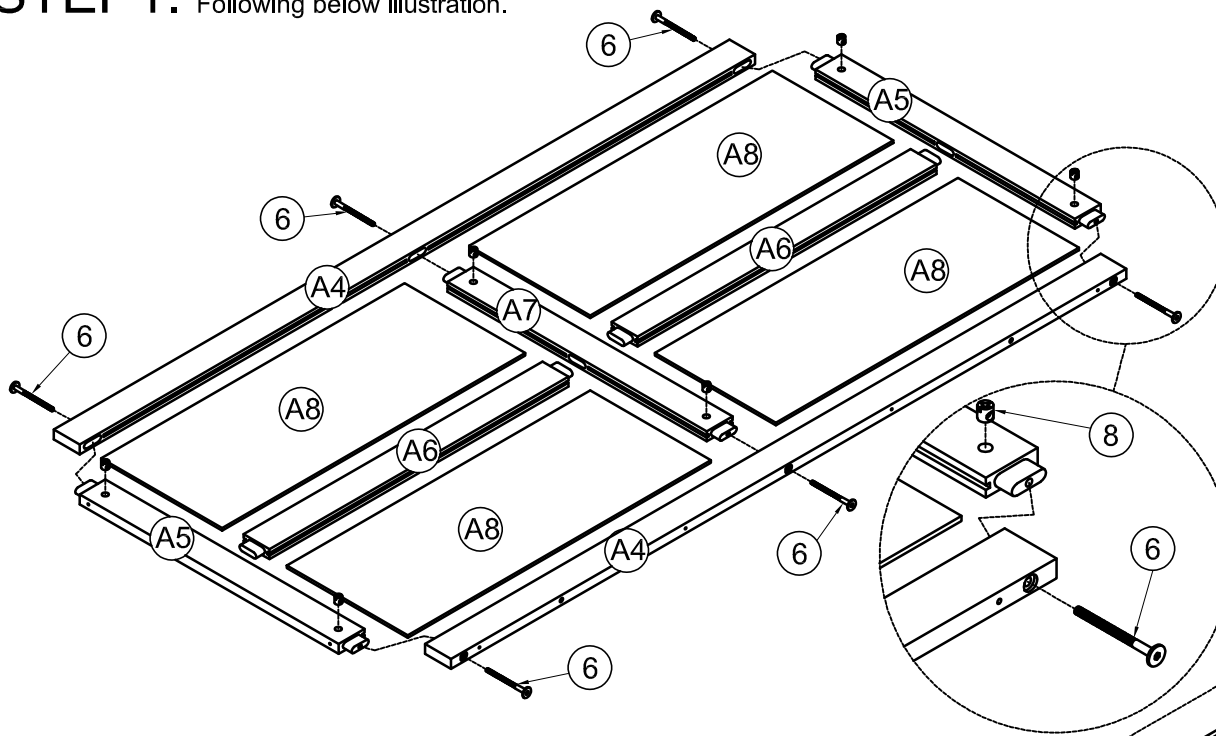

STEP1: Following below illustration.