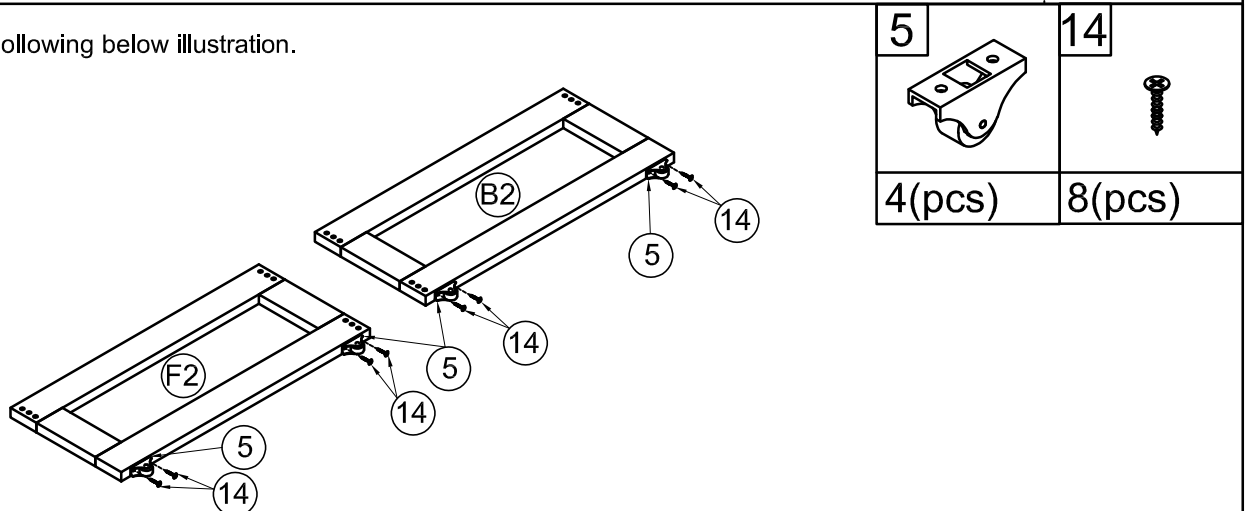

Part List (Box 2-WF311878)

C2

WoodBar-1pc

Hardware List (Box 1-WF311877)

<p>1</p>  <p>Ø1/4" x 60 mm Hex-Head bolts 20pcs</p>	<p>2</p>  <p>Bolts 1/6" x15 10pcs</p>	<p>3</p>  <p>Screws 1/4" x30 4pcs</p>
<p>4</p>  <p>Screws 1/4" x40 44pcs</p>	<p>5</p>  <p>Wheels 4pcs</p>	<p>6</p>  <p>Screws 1/4" x100 18pcs</p>
<p>7</p>  <p>Wheels 4pcs</p>	<p>8</p>  <p>Ø1/4" x 13 mm Horizontal-Hole bolts 38pcs</p>	<p>9</p>  <p>Ø10 x 40 mm Wood dowel 34pcs</p>
<p>10</p>  <p>Ø8 x 30 mm Wood dowel 24pcs</p>	<p>11</p>  <p>Allen Key 1pc</p>	<p>12</p>  <p>Padlock 2pcs</p>
<p>13</p>  <p>M4 x 30 mm Wood Screws 24pcs</p>	<p>14</p>  <p>M3 x 15 mm Wood Screws 64pcs</p>	<p>15</p>  <p>Hinge 8pcs</p>
<p>16</p>  <p>Handle 5pcs</p>	<p>17</p>  <p>M3.5 x 12 mm Wood Screws 46pcs</p>	<p>18</p>  <p>M4 x 15 mm Wood Screws 6pcs</p>
<p>19</p>  <p>Bracket 8 pcs</p>	<p>20</p>  <p>M3 x 15 mm Wood Screws 24pcs</p>	<p>21</p>  <p>Magnet 3pcs</p>

Assembly Tools Required (Not Included)

08/24

STEP1: Following below illustration.

- 6
- 
- 6(pcs)
- 8
- 
- 6(pcs)

STEP2: Following below illustration.

- 6
- 
- 6(pcs)
- 8
- 
- 6(pcs)

STEP3: Following below illustration.

STEP4: Following below illustration.

STEP5: Following below illustration.

STEP6: Following below illustration.

1	10
	
6(pcs)	12(pcs)
	8
	
	6(pcs)

STEP7: Following below illustration.

8	1
	
4(pcs)	4(pcs)
	9
	
	2(pcs)

STEP8: Following below illustration.

8		1	
4(pcs)		4(pcs)	

STEP9: Following below illustration.

13	
14(pcs)	

STEP10: Following below illustration.

2	16	13
		
4(pcs)	2(pcs)	4(pcs)

STEP11: Following below illustration.