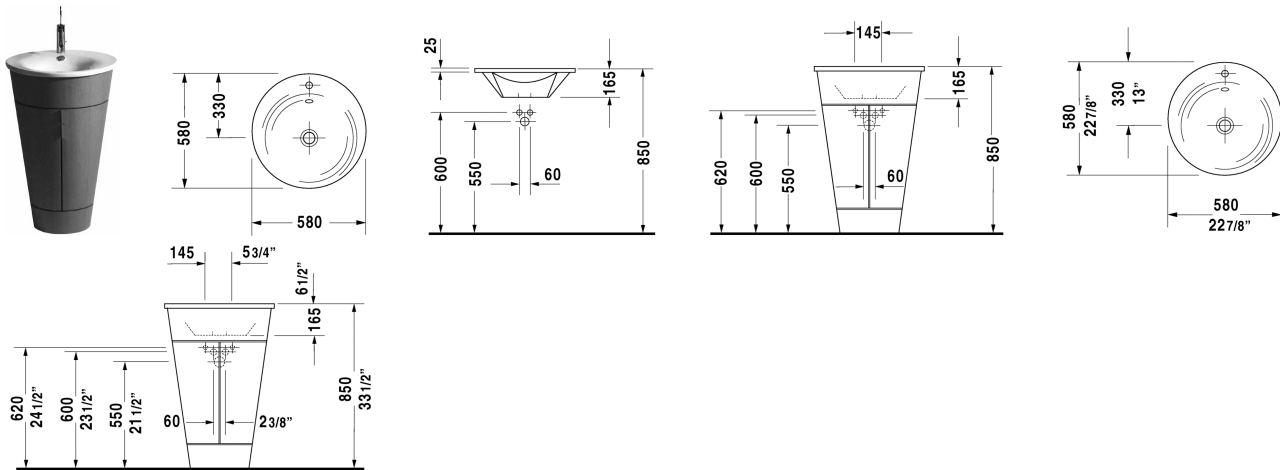

Starck 1 Furniture washbasin # 0406580000

| < 22 7/8" Inch > |

Furniture washbasin	Dimension	Weight	Order number
with overflow, with faucet deck, overflow clip Chrome included, for vanity unit # S1 9520, cUPC® listed*, 22 7/8" Inch			
Colors			
00 White			
Variant			
●	22 7/8" x 22 7/8" Inch	27.8 lb	0406580000
Infobox			
* Complies with following standards: ASME A112.19.2/CSA B45.1			
Sanitary ceramics with the special WonderGliss surface finish will remain clean and attractive-looking for a long time to come. When ordering WonderGliss please add a "1" as eleventh digit to the model number.			
Siphon for washbasin with outlet pipe 11 3/4"	1 1/4" Inch	1.3 lb	005026
Suitable products			
Vanity unit floorstanding 2 doors, 1 glass shelf with rail, Width 37" (opened), for Starck 1 # 040658, 22" x 23 5/8" Inch	22" x 23 5/8" Inch		S19520

All drawings contain the necessary measurements which are subject to standard tolerances. They are stated in inch & mm and are non-binding. Exact measurements, in particular for customized installation scenarios, can only be taken from the finished ceramic piece.