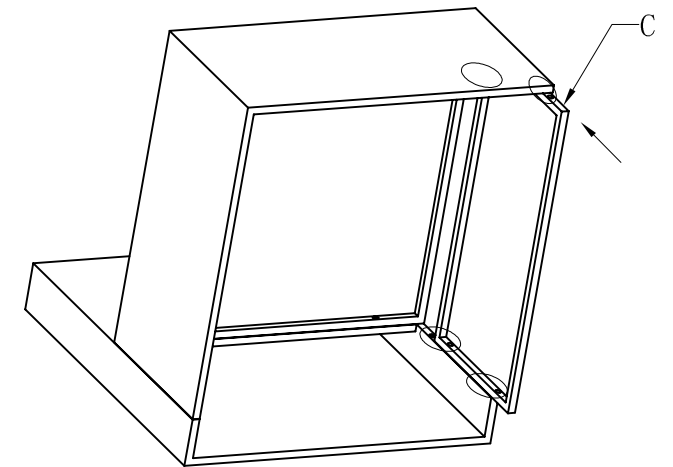

Pattio Rattan Sofa Instruction

Parts List

ITEM	PART	NO.
A		2
B		2
C		2
Backward Cushion		2
Seat Cushion		2

ITEM	PART	NO.
S	M6*32mm	16
T	M6*25mm	16
U	Φ 13*Φ 6.5*1.0mm	16
V		4
W		4
X		1

Installation Steps

STEP 1

STEP 2

STEP 3