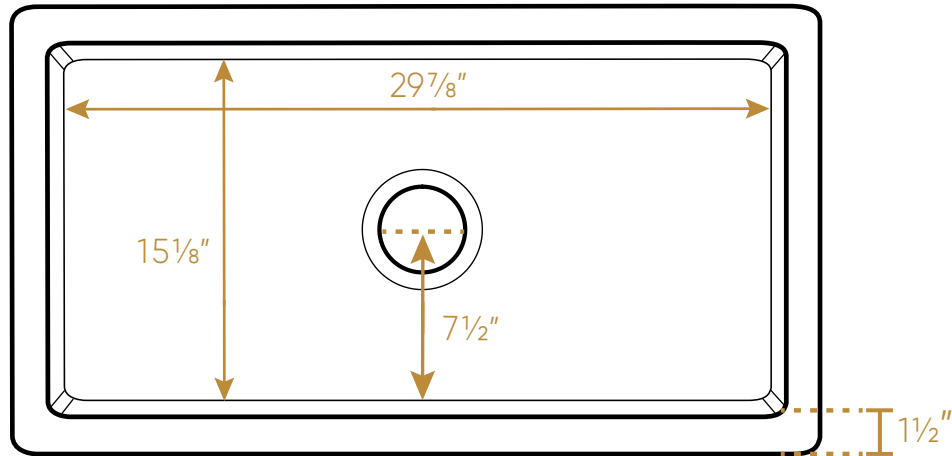

WHITEHAUS COLLECTION

WHRP3318-W

TOP

L x W x H

Overall Dimensions
33" x 18" x 10"

Inside Bowl Dimensions
29⁷/₈" x 15¹/₈" x 9¹/₈"

141 lbs.

As Whitehaus Collection Farmhaus Fireclay Sinks are individually handmade, sink sizes can vary and all dimensions are approximate. We strongly recommend that your sink be supplied to your cabinetmaker prior to the fabrication of your kitchen cabinets and countertops. Cutouts are not to be made until they are checked against your sink. Whitehaus Collection recommends the use of a protective grid in the bottom of the sink to avoid potential scuffing from heavy-duty cookware.