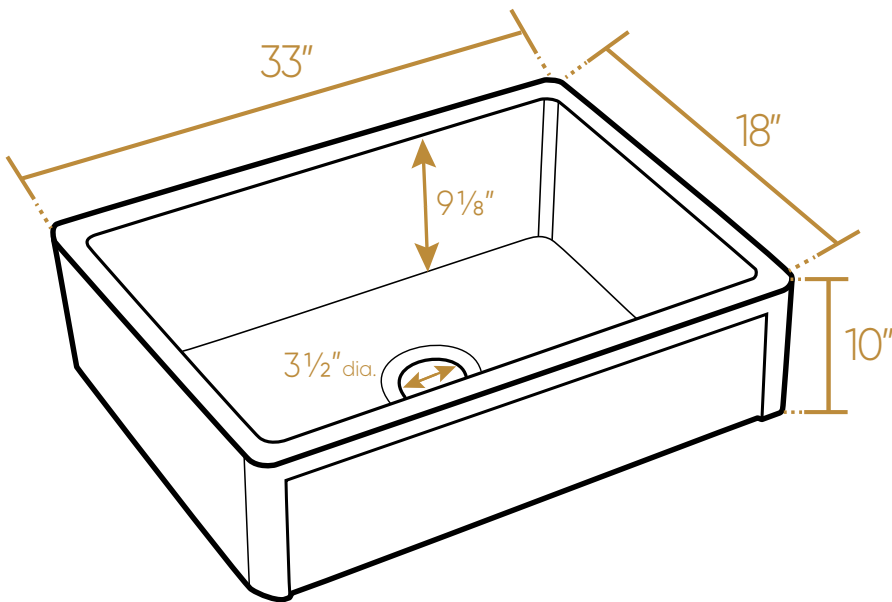

WHITEHAUS COLLECTION

WHRP3318-W

TOP

L x W x H

Overall Dimensions
33" x 18" x 10"

Inside Bowl Dimensions
29⁷/₈" x 15¹/₈" x 9¹/₈"

141 lbs.

As Whitehaus Collection Farmhaus Fireclay Sinks are individually handmade, sink sizes can vary and all dimensions are approximate. We strongly recommend that your sink be supplied to your cabinetmaker prior to the fabrication of your kitchen cabinets and countertops. Cutouts are not to be made until they are checked against your sink. Whitehaus Collection recommends the use of a protective grid in the bottom of the sink to avoid potential scuffing from heavy-duty cookware.