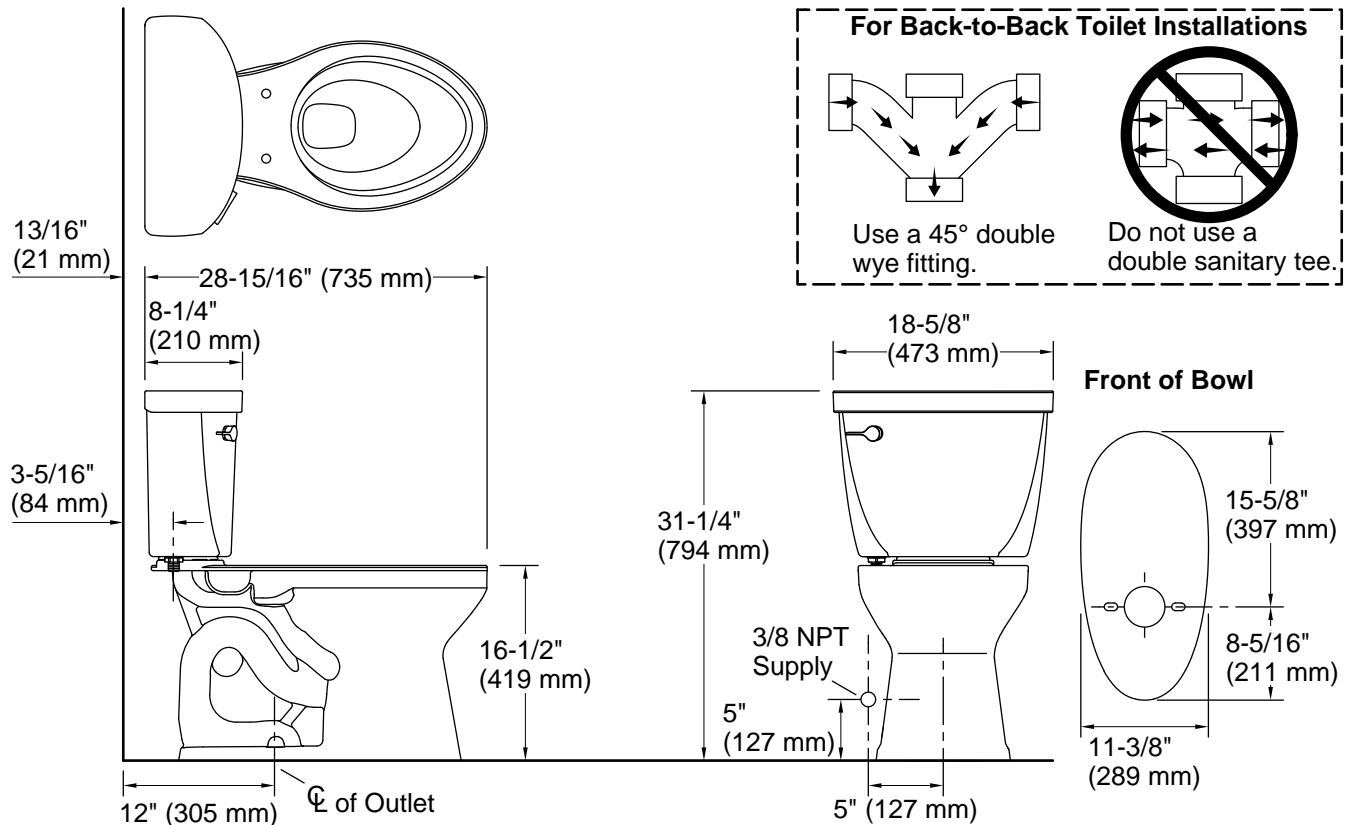

KOHLER®

Cimarron®

Two-piece elongated toilet, 1.28 gpf
K-31621-DRY

Features

- Two-piece design
- Elongated bowl offers added room and comfort
- Comfort Height® feature offers chair-height seating that makes sitting down and standing up easier for most adults
- 1.28 gpf (4.8 lpf)
- Left-hand Polished Chrome trip lever
- 2-1/8" (54 mm) fully glazed trapway
- Revolution 360® flushing technology generates a forceful swirling motion to keep the bowl clean longer
- Sanitary guard where bowl and tank meet for ease of cleaning
- CleanCoat™ surface treatment inhibits the growth of water scale and mineral stains for improved ease of cleaning
- AquaPiston® canister optimizes the flow out of the tank, harnessing gravity and the natural powerful reducing cascade of water to increase the power and effectiveness of the flush
- Easy-to-flush canister design requires less force to actuate than a 3" (76 mm) flapper, and has 90% less exposed seal material which resists conditions that cause wear, tear, shrinkage and swelling

Installation

- DryLock® system saves installation time and helps prevent water leakage
- Standard 12" (305 mm) rough-in
- Seat and supply line sold separately

Recommended Products/Accessories

- K-4108 PureWash® E750 Elongated bidet toilet seat with remote control
- K-5420 Low-Profile Bolt Caps
- K-25986-L Left-hand trip lever

Included Components

- K-31588 Elongated toilet bowl
- K-31615-DRY Toilet tank, 1.28 gpf

ADA

CSA B651

OBC

Codes/Standards

ASME A112.19.2/CSA B45.1
DOE - Energy Policy Act 1992
EPA WaterSense®
California Energy Commission (CEC)
ADA
ICC/ANSI A117.1
CSA B651
OBC
IAPMO Certification

THE BOLD LOOK
OF **KOHLER**®

Technical Information

All product dimensions are nominal.

Toilet type:	Floor-mount
Waste Outlet:	Floor
Flush type:	Revolution 360, AquaPiston
Trap passageway:	2-1/8" (54 mm)
Water surface size:	10-3/8" x 8-1/8" (264 mm x 206 mm)
Rim to water surface:	6-1/2" (166 mm)
Rough-in:	12" (305 mm)
Seat-mounting holes:	5-1/2" (140 mm)