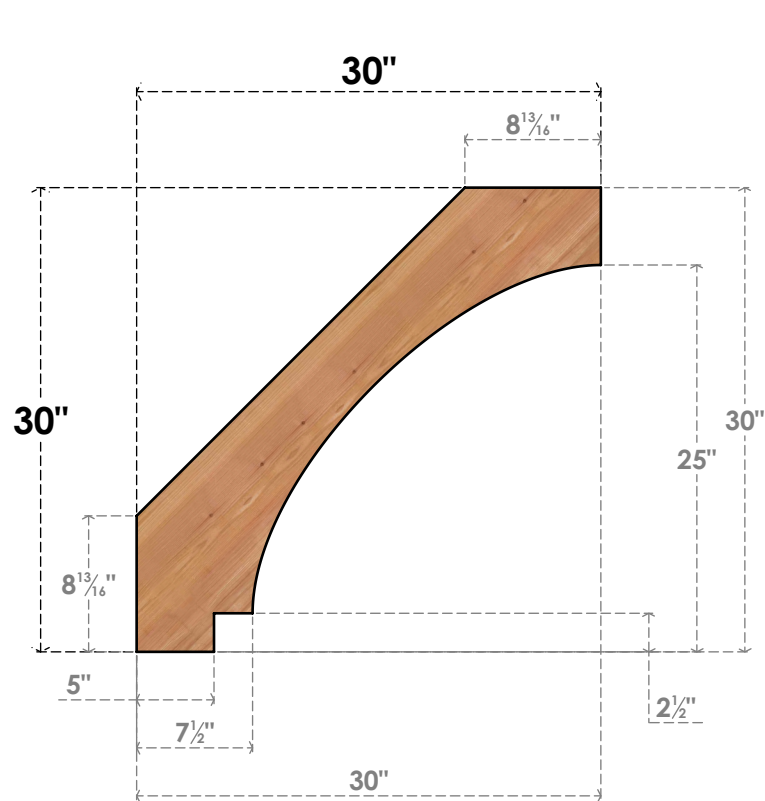

# BRC04X30X30IMP00SWR

3 1/2"W X 30"D X 30"H IMPERIAL SMOOTH BRACE, WESTERN RED CEDAR

**SIDE**

**FRONT**

EKENA MILLWORK  
 2300 WEST MAIN ST.  
 CLARKSVILLE, TX 75426  
 TOLL FREE: 866-607-0453  
 WWW.EKENAMILLWORK.COM