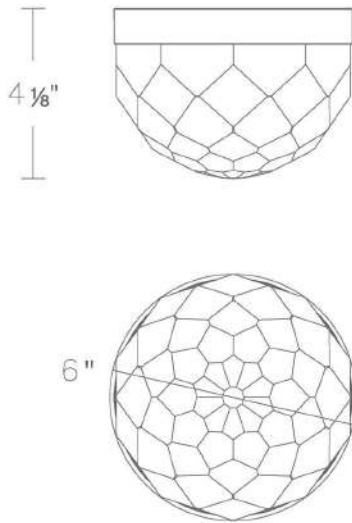

Project:

Location:

Fixture Type:

Catalog Number:

AVAILABLE FINISHES:

Cascade

FM-41706

FEATURES

- ACLED driverless technology
- Hand-cut faceted K9 crystal
- Spin-on round canopy with minimal hardware
- 0-10V dimming option available (special order), unit dimensions: 3.4" x 1.2" x 0.5" (model#LDS065M010AFE-LO1)

SPECIFICATIONS

Rated Life	54000 Hours
Standards	ETL, cETL,Damp Location Listed,Title 24 JA8: 2019 Compliant
Input	120 VAC,50/60Hz
Dimming	ELV: 100-5%,TRIAC: 100-5%
Mounting	Can be mounted on ceiling or wall in all orientations
Color Temp	3500K
CRI	90
Construction	Die cast aluminum body with optic diffuser and faceted crystal shade

REPLACEMENT PARTS

RPL-GLA-41706 - Crystal

FM-41706

Model & Size	Color Temp	Finish	LED Watts	LED Lumens	Delivered Lumens
FM-41706 6"	3500K	AB Aged Brass	13W	1200	1018
	3500K	BK Black	13W	1200	1018
	3500K	PN Polished Nickel	13W	1200	1018

Example: **FM-41706-PN**

For custom requests please contact customs@modernforms.com