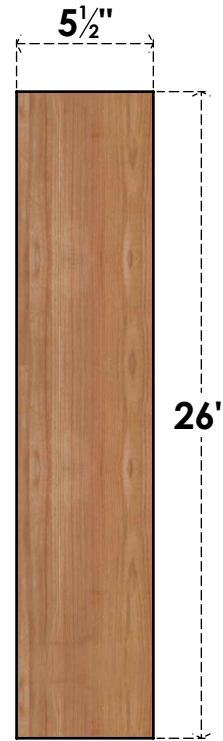

BRC06X14X26TRA00SWR

5 1/2"W X 14"D X 26"H TRADITIONAL SMOOTH BRACE, WESTERN RED CEDAR

SIDE

FRONT

EKENA MILLWORK
 2300 WEST MAIN ST.
 CLARKSVILLE, TX 75426
 TOLL FREE: 866-607-0453
 WWW.EKENAMILLWORK.COM

NOTES