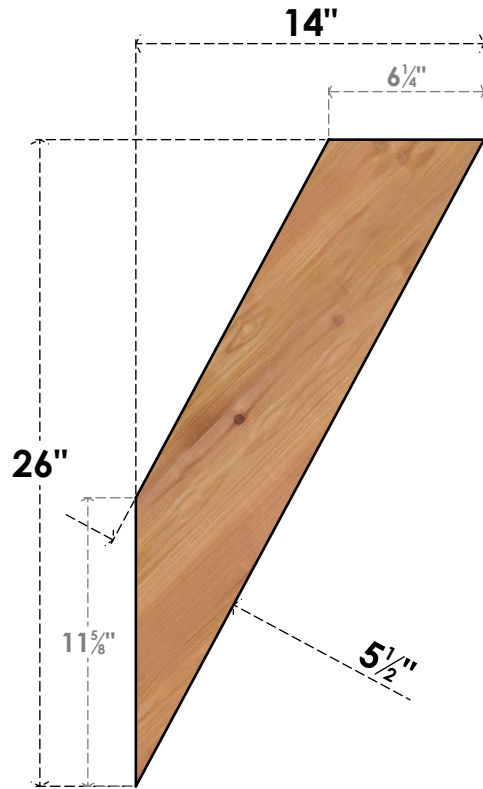

BRC06X14X26TRA00SWR

5 1/2"W X 14"D X 26"H TRADITIONAL SMOOTH BRACE, WESTERN RED CEDAR

SIDE

FRONT

EKENA MILLWORK
 2300 WEST MAIN ST.
 CLARKSVILLE, TX 75426
 TOLL FREE: 866-607-0453
 WWW.EKENAMILLWORK.COM

NOTES