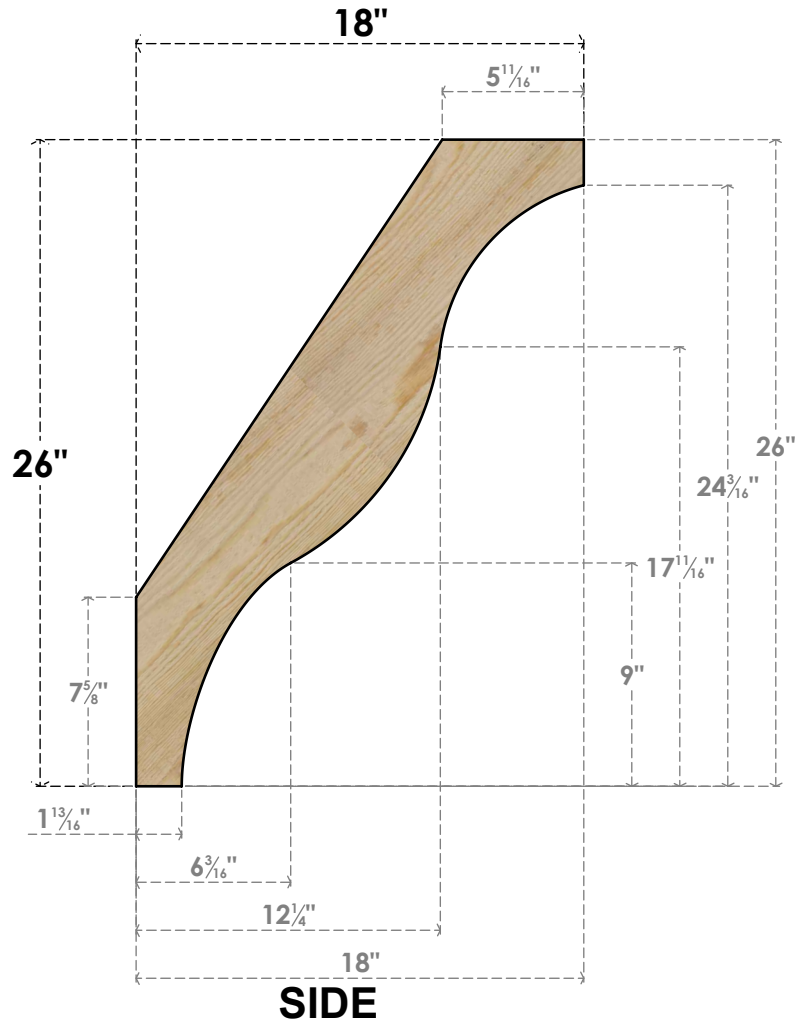

BRC06X18X26FST00RDF

6"W X 18"D X 26"H FUNSTON ROUGH SAWN BRACE, DOUGLAS FIR

EKENA MILLWORK
 2300 WEST MAIN ST.
 CLARKSVILLE, TX 75426
 TOLL FREE: 866-607-0453
 WWW.EKENAMILLWORK.COM

NOTES

1. INSTALLATION TO BE COMPLETED IN ACCORDANCE WITH MANUFACTURER'S SPECIFICATIONS.
2. DRAWING MAY NOT BE TO SCALE
3. THIS DRAWING IS INTENDED FOR DESIGN AND PLANNING PURPOSES ONLY.
4. ALL INFORMATION CONTAINED HEREIN WAS CURRENT AT THE TIME OF DEVELOPMENT BUT MUST BE REVIEWED AND APPROVED BY THE PRODUCT MANUFACTURER TO BE CONSIDERED ACCURATE.
5. PRODUCTS ARE NOT KILN DRIED. THIS ITEM IS UNIQUE AND WILL CONTAIN THE NATURAL VARIATIONS THAT THE WOOD SPECIES OFFERS. THIS MAY RESULT IN VARIATIONS UP TO 1/4"