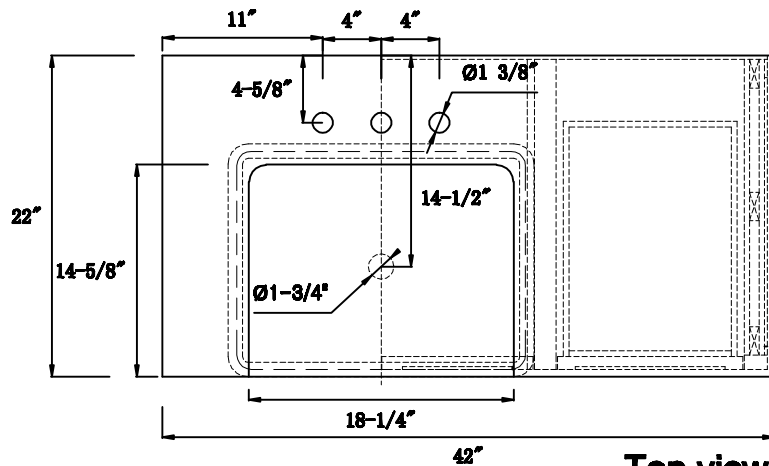

Φ 1.1*0.94"H

Front view

Side view

Back view

Top view

Drawer Interior Size