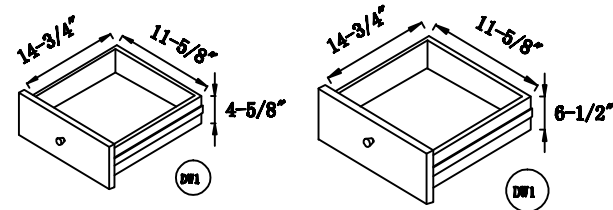

Φ 1.1*0.94"H

Front view

Side view

Back view

Top view

Drawer Interior Size