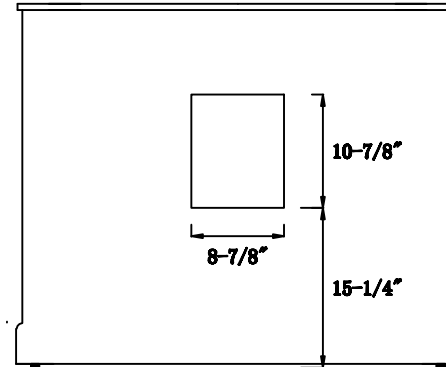

Φ 1.1*0.94"H

Front view

Side view

Back view

Top view

Drawer Interior Size