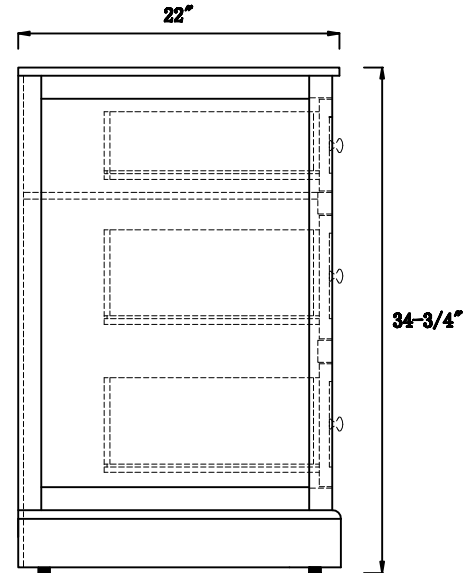

Φ 1.1*0.94"H

Front view

Side view

Back view

Top view

Drawer Interior Size