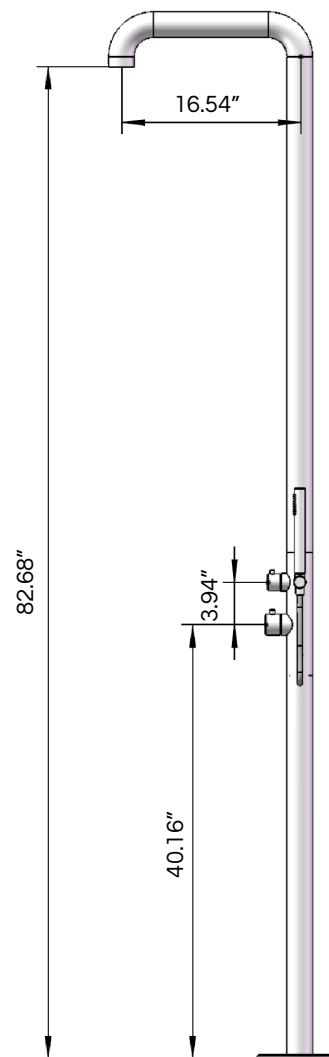

MAINTENANCE & CARE

BRUSHED:	Regularly apply stainless steel cleaner and rub in the direction of the grain, using a slightly abrasive sponge.
MATTE BLACK:	Regularly clean with soap water or alcohol. Do not use abrasives.