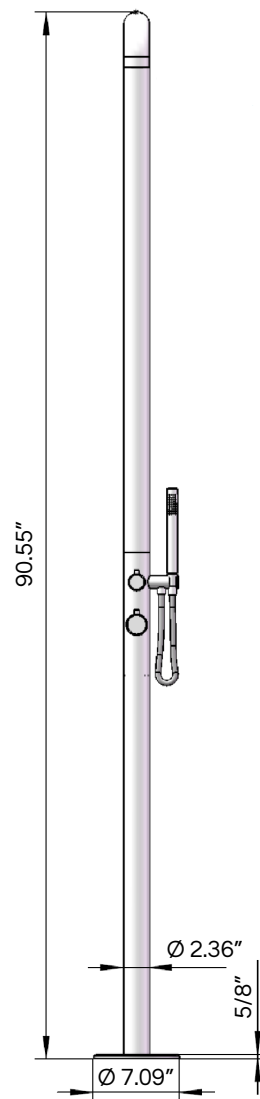

MAINTENANCE & CARE

BRUSHED:	Regularly apply stainless steel cleaner and rub in the direction of the grain, using a slightly abrasive sponge.
MATTE BLACK:	Regularly clean with soap water or alcohol. Do not use abrasives.