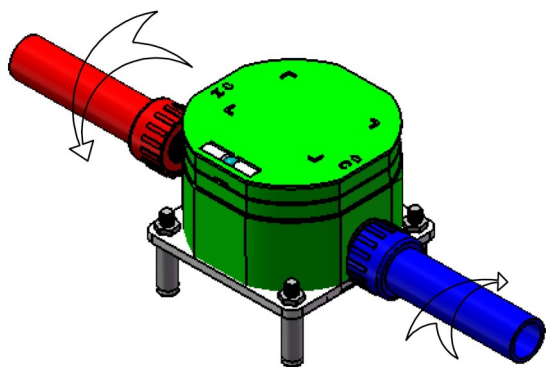

PULSAR 01 Outdoor Shower

BUILT-IN PART FOR INSTALLATION