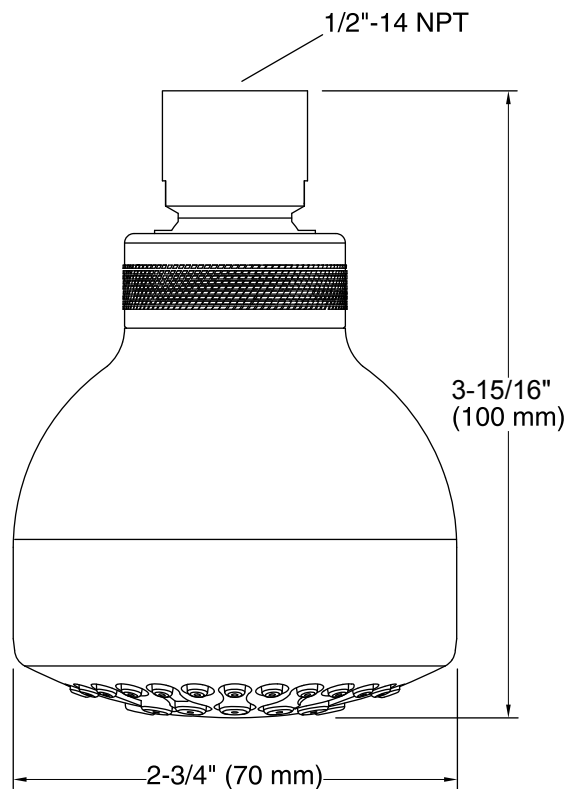

Features

- Single-function showerhead delivers a full, consistent spray, regardless of water pressure
- 1.5 gpm (gallons per minute) flow rate
- 1/2-inch NPT connection
- Sprayface with flexible nozzles resists hard water buildup and is easy to clean
- Showerarm and flange not included
- Coordinates with Coralais faucets and accessories

Material

- KOHLER finishes resist corrosion and tarnishing

Installation

- Wall-mount

Water Conservation & Rebates

- WaterSense®-labeled 1.5-gpm showerheads use up to 40 percent less water than standard 2.5-gpm showerheads while still meeting strict performance guidelines
- This product can help a building earn Water Efficiency points in the LEED® Green Building Rating System

Technical Information

All product dimensions are nominal.

Showerhead:

Flow rate: 1.5 gal/min (5.7 l/min)

Pressure: 80 psi (5.5 bar)

Notes

Install this product according to the installation guide.