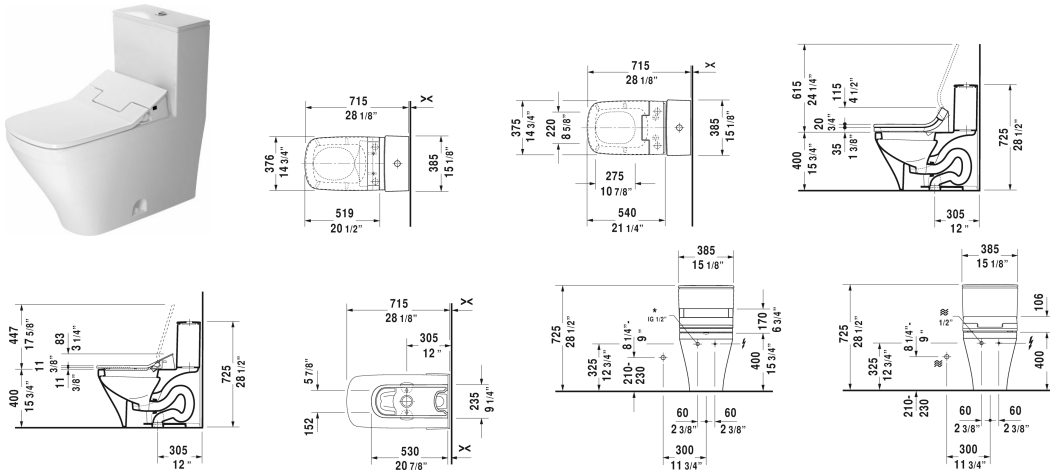

DuraStyle One-Piece toilet for SensoWash® # 215751..05 / 215751..05 / 215751..85 / 215751..85

< 14 5/8" Inch >

One-Piece toilet for SensoWash®	Dimension	Weight	Order number
only in combination with SensoWash, syphonic, 12" rough-in, connecting elements for SensoWash with concealed connections included, vertical outlet, cUPC® listed*, WaterSense® listed			
Colors			
00 White 20 HygieneGlaze (an antibacterial ceramic glaze that provides almost indefinite effectiveness)			
Variant			
◆ 1.32/0.92 gpf, with dual flush piston valve, top flush, ADA height	14 5/8" x 28 3/8" Inch	121.3 lb	215751..05
◆ 1.32/0.92 gpf, with dual flush piston valve, top flush, ADA height	14 5/8" x 28 3/8" Inch	121.3 lb	215751..05
◆ 1.28 gpf, with single flush piston valve, top flush, ADA height	14 5/8" x 28 3/8" Inch	121.3 lb	215751..85
◆ 1.28 gpf, with single flush piston valve, top flush, ADA height	14 5/8" x 28 3/8" Inch	121.3 lb	215751..85
Sanitary ceramics with the special WonderGliss surface finish will remain clean and attractive-looking for a long time to come. When ordering WonderGliss please add a "1" as eleventh digit to the model number.			
Mounting set for One-Piece and Two-Piece toilets, outlet 3/8" - male thread, wall connection 1/2" - female thread, 1/2", North American version	17 3/4" Inch	1.1 lb	001417
Suitable products			

All drawings contain the necessary measurements which are subject to standard tolerances. They are stated in inch & mm and are non-binding. Exact measurements, in particular for customized installation scenarios, can only be taken from the finished ceramic piece.