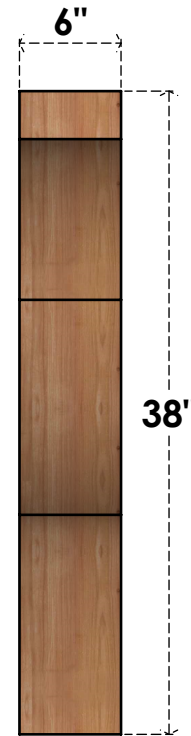

BRC06X30X38FST00RWR

6"W X 30"D X 38"H FUNSTON ROUGH SAWN BRACE, WESTERN RED CEDAR

SIDE

FRONT

EKENA MILLWORK
 2300 WEST MAIN ST.
 CLARKSVILLE, TX 75426
 TOLL FREE: 866-607-0453
 WWW.EKENAMILLWORK.COM

NOTES

1. INSTALLATION TO BE COMPLETED IN ACCORDANCE WITH MANUFACTURER'S SPECIFICATIONS.
2. DRAWING MAY NOT BE TO SCALE
3. THIS DRAWING IS INTENDED FOR DESIGN AND PLANNING PURPOSES ONLY.
4. ALL INFORMATION CONTAINED HEREIN WAS CURRENT AT THE TIME OF DEVELOPMENT BUT MUST BE REVIEWED AND APPROVED BY THE PRODUCT MANUFACTURER TO BE CONSIDERED ACCURATE.
5. PRODUCTS ARE NOT KILN DRIED. THIS ITEM IS UNIQUE AND WILL CONTAIN THE NATURAL VARIATIONS THAT THE WOOD SPECIES OFFERS. THIS MAY RESULT IN VARIATIONS UP TO 1/4"