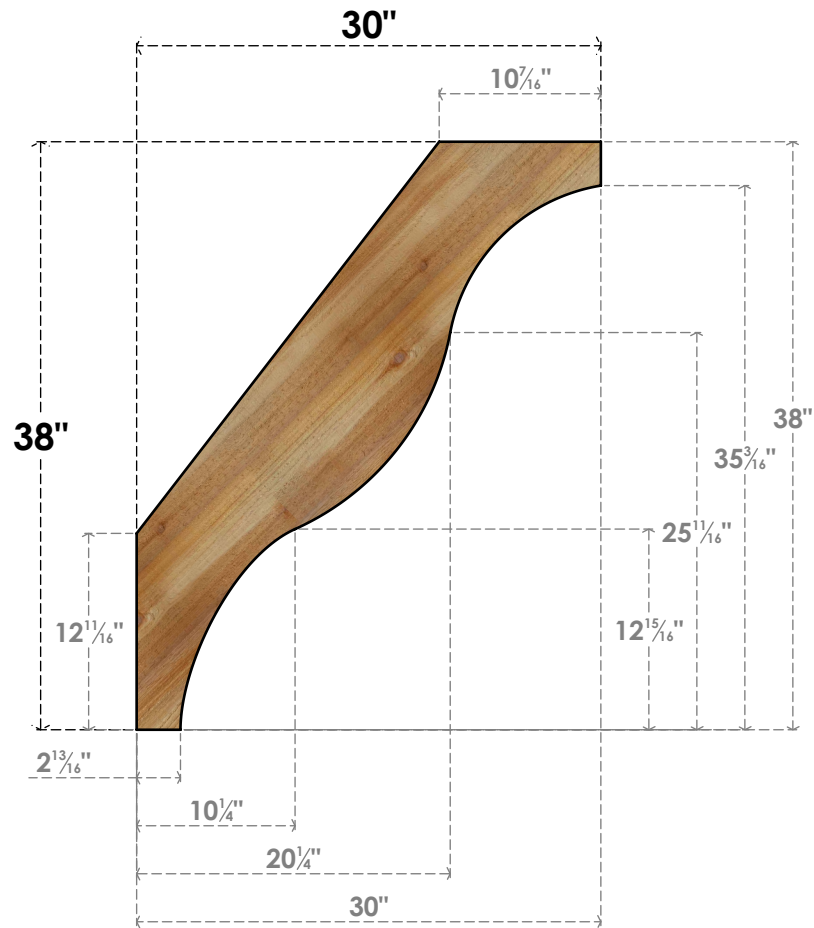

BRC06X30X38FST00RWR

6"W X 30"D X 38"H FUNSTON ROUGH SAWN BRACE, WESTERN RED CEDAR

SIDE

FRONT

EKENA MILLWORK
 2300 WEST MAIN ST.
 CLARKSVILLE, TX 75426
 TOLL FREE: 866-607-0453
 WWW.EKENAMILLWORK.COM

NOTES

1. INSTALLATION TO BE COMPLETED IN ACCORDANCE WITH MANUFACTURER'S SPECIFICATIONS.
2. DRAWING MAY NOT BE TO SCALE
3. THIS DRAWING IS INTENDED FOR DESIGN AND PLANNING PURPOSES ONLY.
4. ALL INFORMATION CONTAINED HEREIN WAS CURRENT AT THE TIME OF DEVELOPMENT BUT MUST BE REVIEWED AND APPROVED BY THE PRODUCT MANUFACTURER TO BE CONSIDERED ACCURATE.
5. PRODUCTS ARE NOT KILN DRIED. THIS ITEM IS UNIQUE AND WILL CONTAIN THE NATURAL VARIATIONS THAT THE WOOD SPECIES OFFERS. THIS MAY RESULT IN VARIATIONS UP TO 1/4"