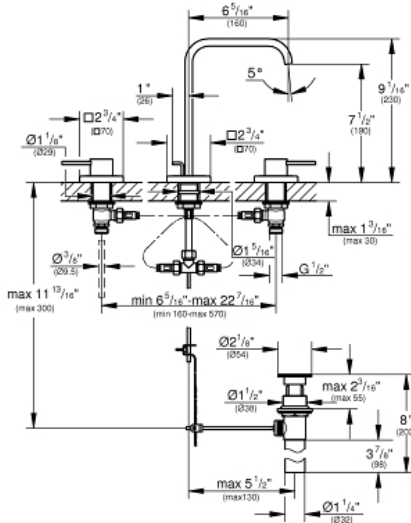

ALLURE
8" Widespread Two-Handle
Bathroom Faucet M-Size
MODEL # 2019100A

Pure Freude
an Wasser

Product Description:

ALLURE

8" Widespread Two-Handle Bathroom Faucet M-Size

Standard Specification:

- With lever handles
- Metal escutcheon
- 1/2" (13mm) ceramic cartridge (90° turn)
- **GROHE StarLight** chrome finish
- Spout with flow control
- Pressure resistant flexible connection hoses (between spout and side valves)
- 1 1/4" pop-up waste set
- Max flow rate: 1.2 gpm (4.56 L/min)