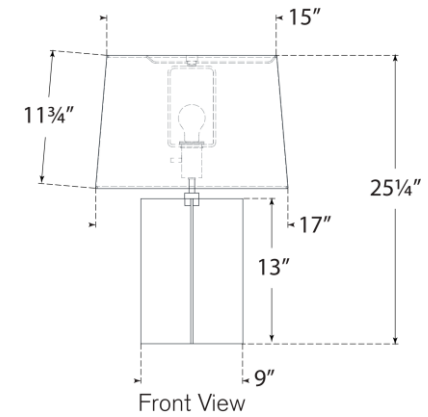

TEAR SHEET

Costes Medium Table Lamp

Item # PCD 3005BZ-L

Designer: Paloma Contreras

Height: 25.25"

Width: 17"

Base: 9" Cross

Finishes: BZ, HAB, PN

Shade Treatments: L

Shade Details: 15" x 17" x 11.75"

Socket: E26 Dimmer

Wattage: 15 LED A

Weight: 15 Pounds

Note: French Wired

Top View