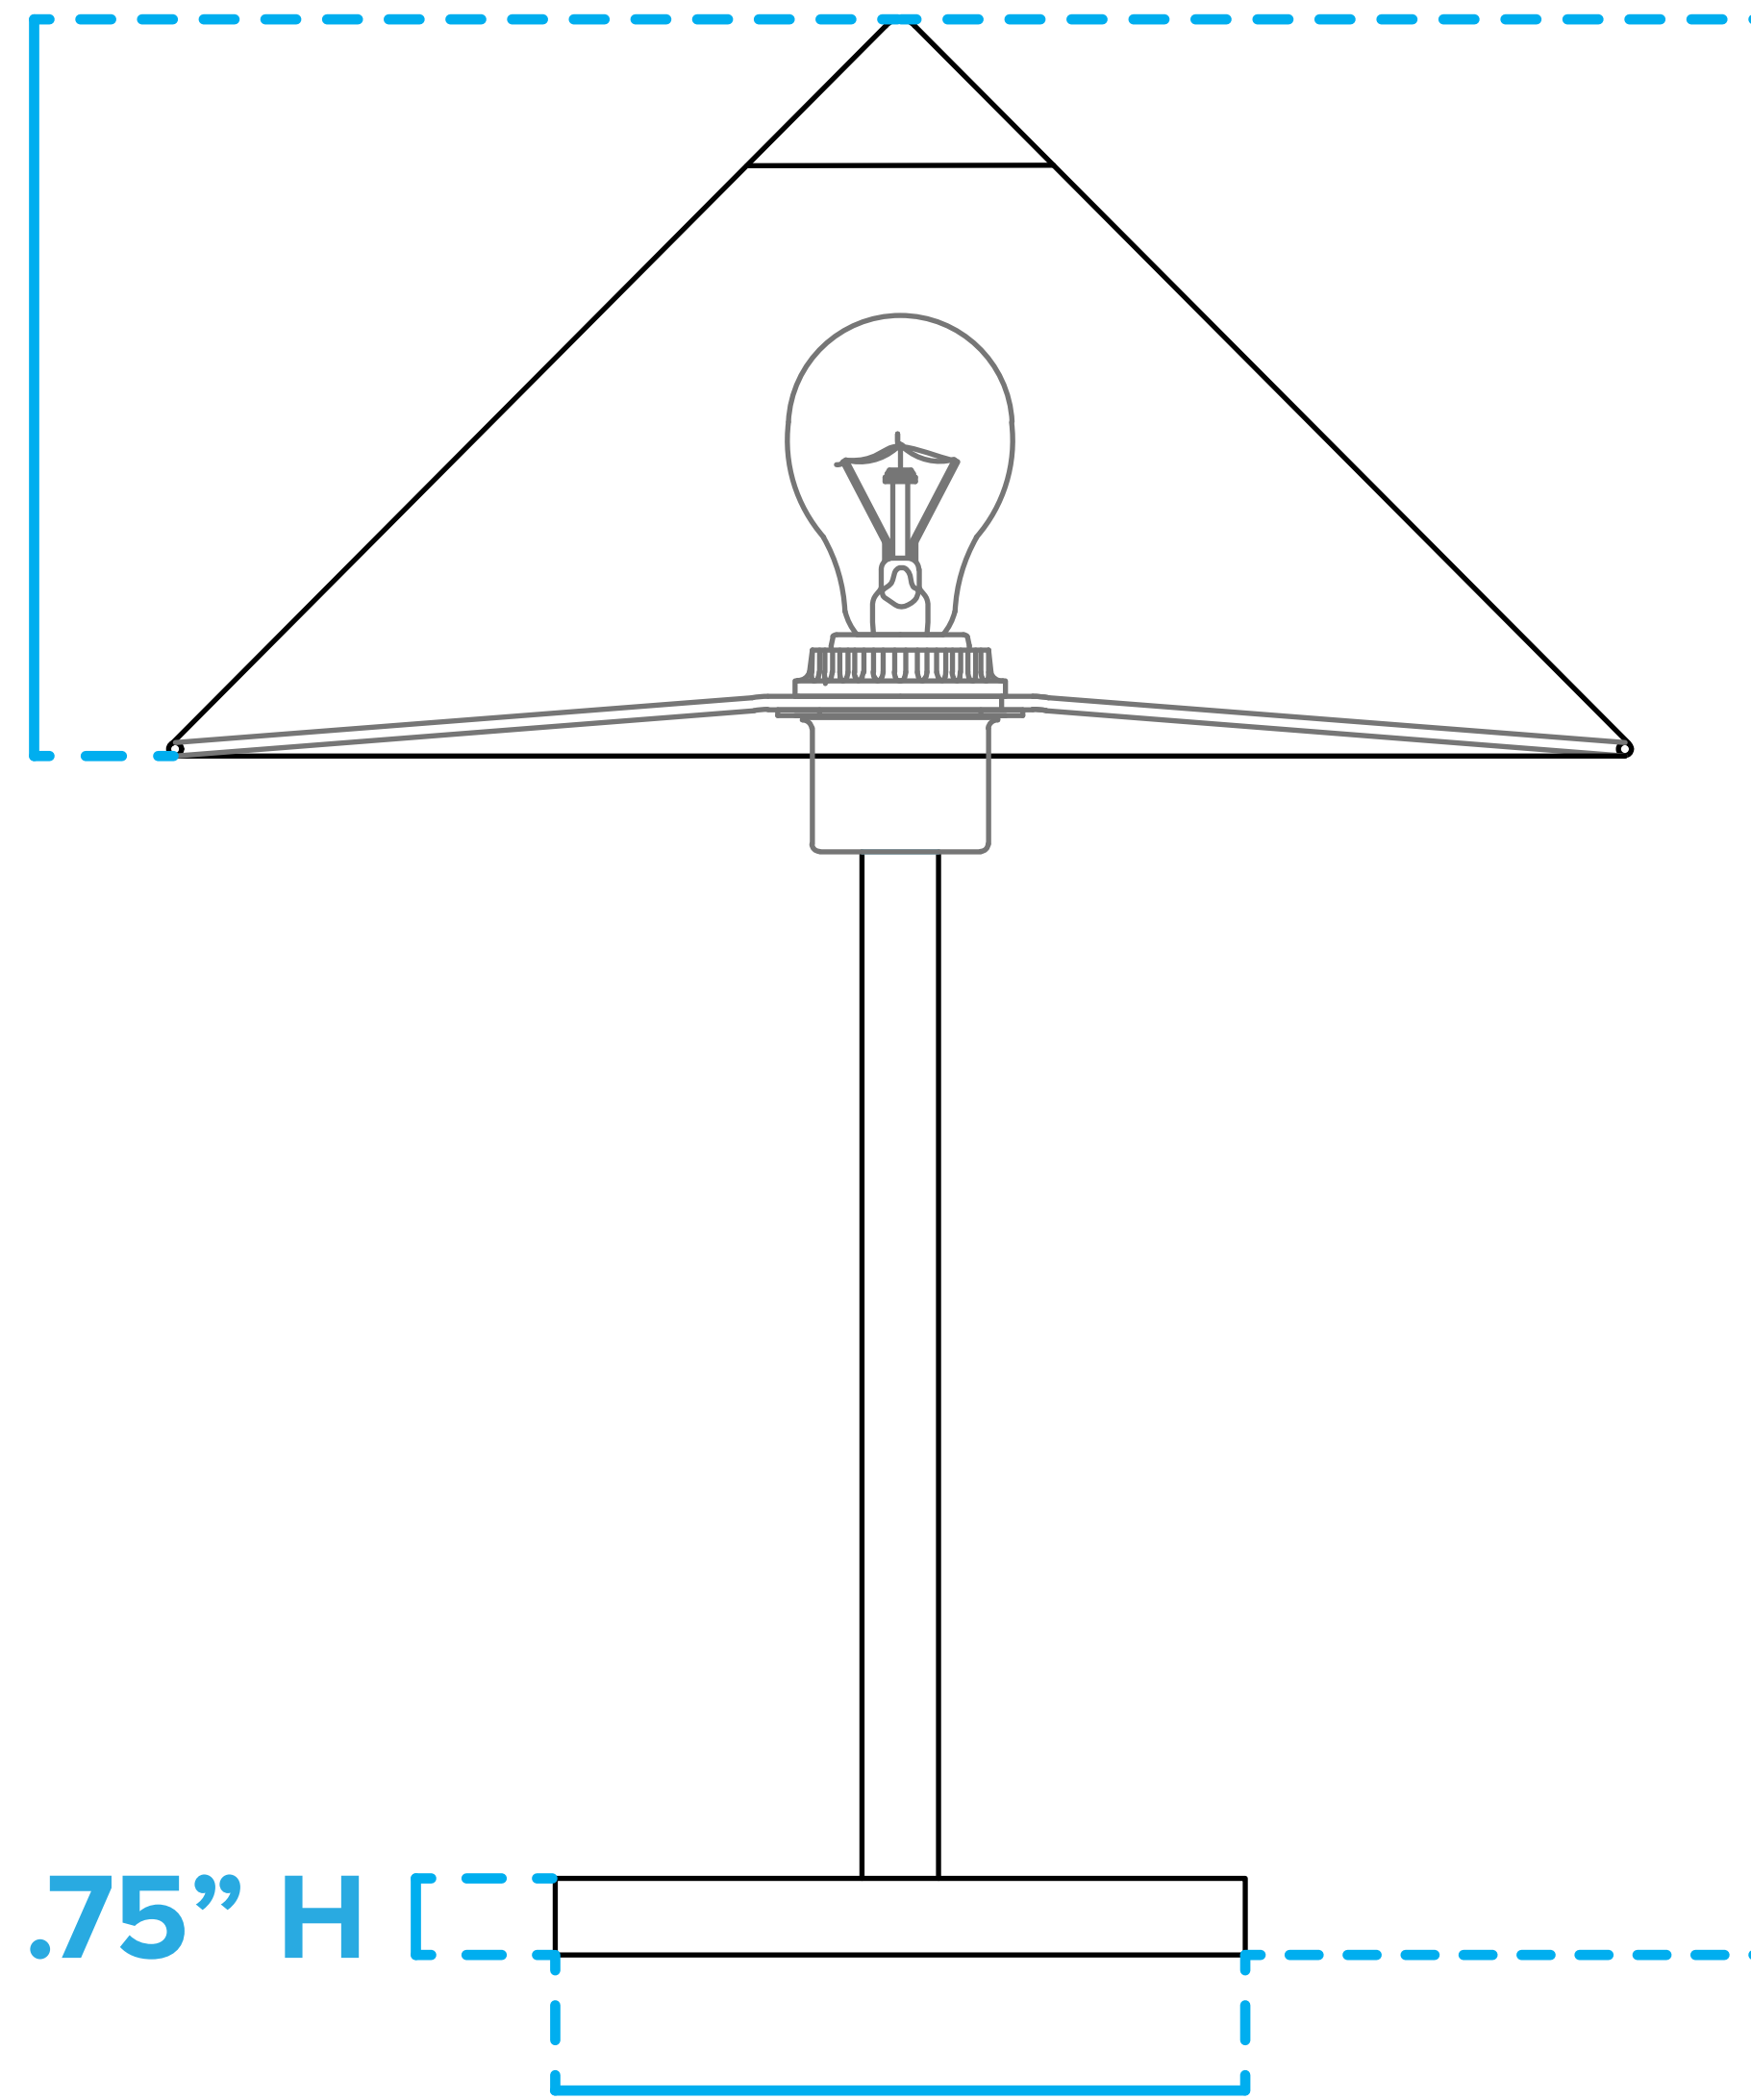

Top View

15" Dia.

Front View

7.62" H

19.87" H

.75" H

7.12" Dia.