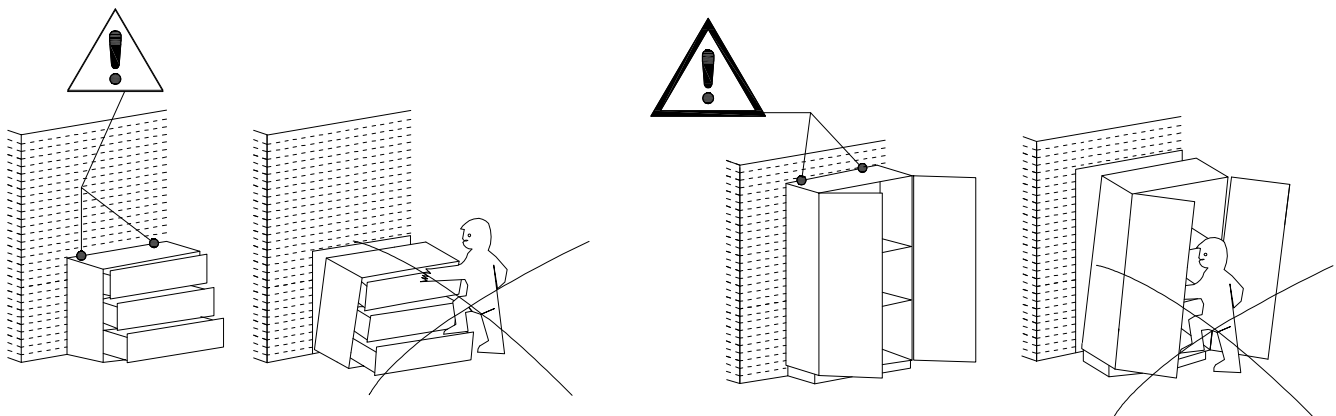

IMPROVE EFFICIENCY !

•Try to find a partner to install with you, which can speed up the installation efficiency and shorten the time.

IMPORTANT !

•It is important that any product which is assembled using any kind of screw is re-tightened 2 weeks after assembly, and once every 3 months - in order to assure stability through-out the lifespan of the product.

•Do not use an electric screwdriver, and do not use too much force when installing, because the board is easy to break.

ANTI-TOPPLE WARNING !

Overtured furniture can cause serious or fatal crush injuries. To prevent tipping over, be sure to use the wall attachment, if not included with this product. Please purchase the wall attachment that fit your wall. If unsure, seek professional advice. Please read and follow each step of the instructions carefully.