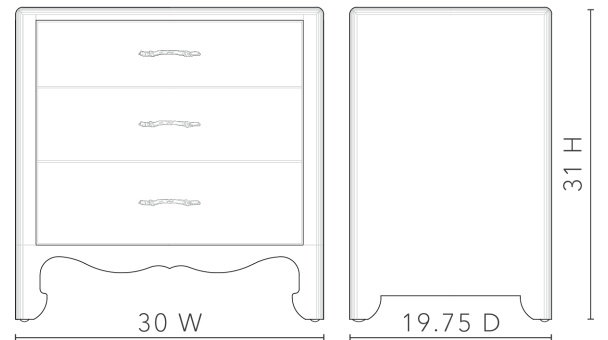

Gianna 3-Drawer End Table, Spring Green

GNA-I3O-5197-88

- 30W x 19.75D x 31H
- Clear Lacquered Grasscloth
- Polished Brass Finished Cast Metal
- Finished Back, Soft Close Undermount Glides

Sand
White

Spring
Green