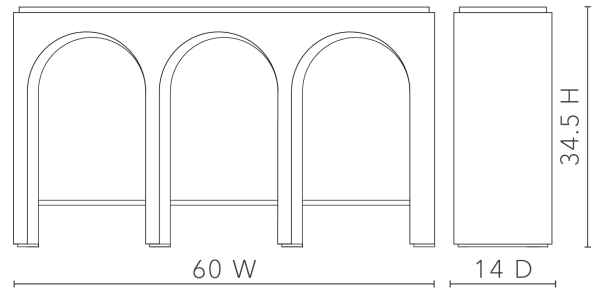

Dario Console Table, Sand

---

**DIO-400-99**

- 60W x 14D x 34.5H
- Clear Lacquered Bleached Cerused Oak Wood and Veneers

VILLA & HOUSE