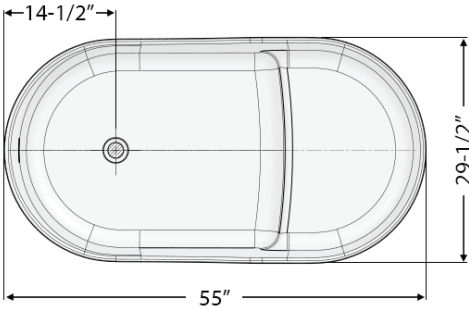

DIMENSIONS

SCAN TO REGISTER YOUR WARRANTY

or visit
www.ruvati.com/register

RUVATI USA
www.ruvati.com

Phone: 1.855.478.8284
Email: support@ruvati.com