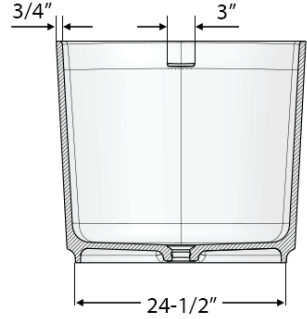

DIMENSIONS

SCAN TO REGISTER YOUR WARRANTY

or visit
www.ruvati.com/register

RUVATI USA
www.ruvati.com

Phone: 1.855.478.8284
Email: support@ruvati.com