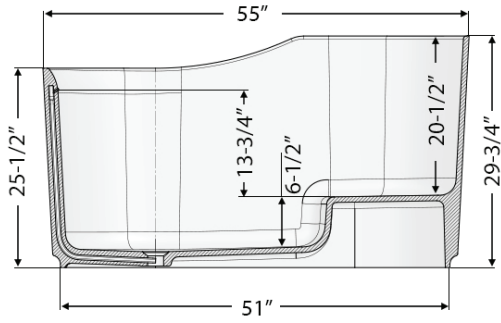

DIMENSIONS

SCAN TO REGISTER YOUR WARRANTY

or visit
www.ruvati.com/register

RUVATI USA
www.ruvati.com

Phone: 1.855.478.8284
Email: support@ruvati.com