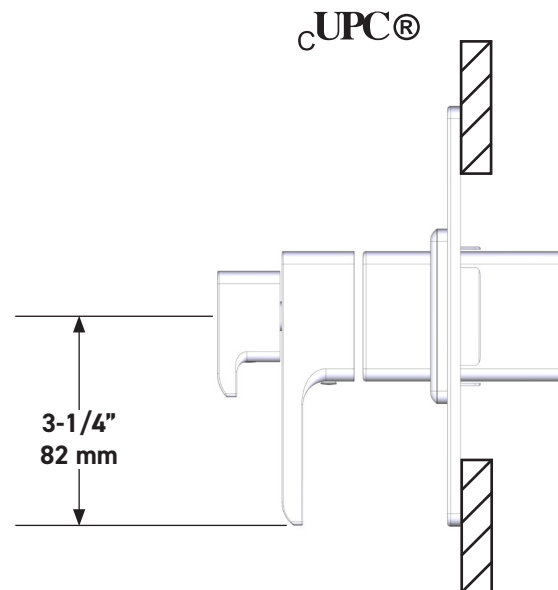

For warranty or additional information, contact:

US Customers

U.S.A.
houseofrohl.com/support
1-800-777-9762

Canadian Customers

QUEBEC / MARITIMES / WESTERN CANADA
QUÉBEC / MARITIMES / OUEST CANADIEN
QUEBEC / MARITIMOS / CANADA OCCIDENTAL
houseofrohl.ca/support
1-866-473-8442

ONTARIO
houseofrohl.ca/support
1-800-287-5354