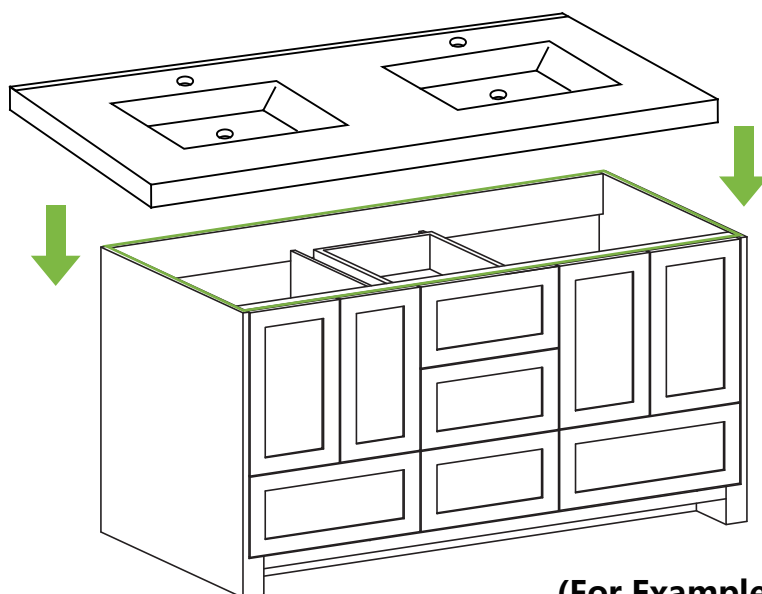

3. Attach the Countertop: Secure the solid surface countertop on the vanity.