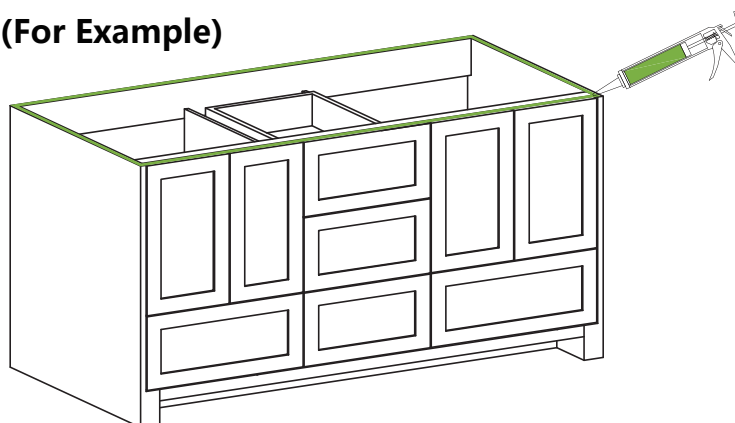

NOTE: Any size of the vanity's installation steps are the same.

INSTALLATION STEPS

1. Prepare the Vanity: Make sure the vanity is in place and securely attached to the wall.

2. Seal the Edges: To prevent water damage and ensure a clean finish, apply a bead of silicone caulk along the edges where the countertop meets the vanity.

(For Example)