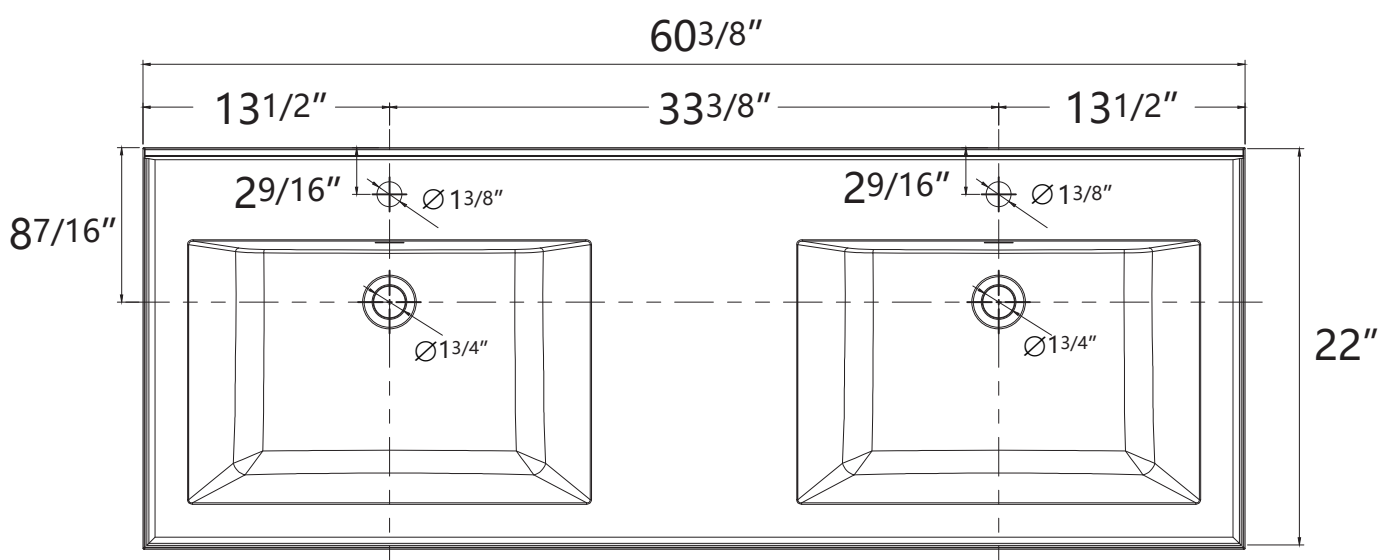

ASSEMBLY INSTRUCTIONS

BATHROOM VANITY TOP

✉ support@trendytotesinc.com

☎ 213 675 2021

PRODUCT
INSTRUCTION
VIDEO

MODEL NB 60"

NOTE: Any size of the vanity's installation steps are the same.

INSTALLATION STEPS

1. Prepare the Vanity: Make sure the vanity is in place and securely attached to the wall.

2. Seal the Edges: To prevent water damage and ensure a clean finish, apply a bead of silicone caulk along the edges where the countertop meets the vanity.