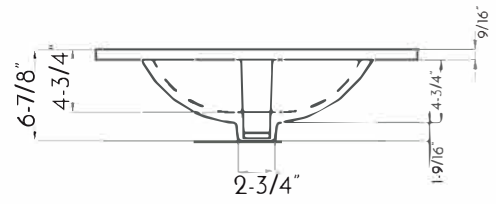

BATHROOM CABINET SERIES

FEATURES

- Soft close doors
- Textured Melamine Finish
- Onix ceramic basin included

INSTRUCTIONS
INSTRUCCIONES
INSTRUCTIONS

PRUDENCE PRECAUCIÓN CAUTION AVANT DE COMMENCER - ANTES DE EMPEZAR - BEFORE BEGINNING