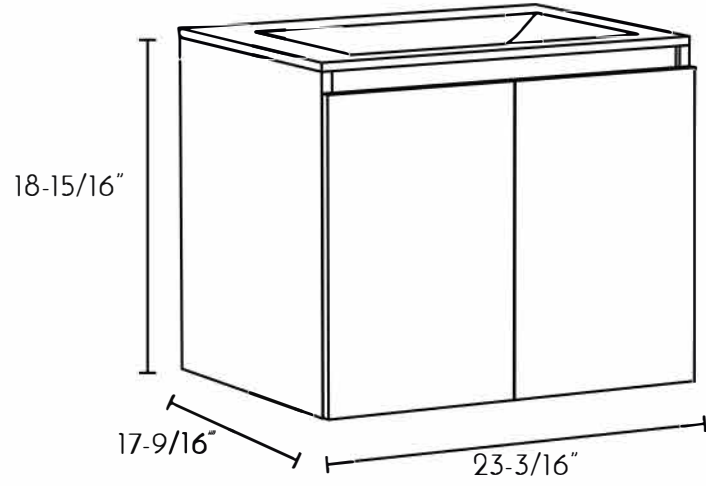

BATHROOM CABINET SERIES

FEATURES

- Soft close doors
- Textured Melamine Finish
- Onix ceramic basin included

INSTRUCTIONS
INSTRUCCIONES
INSTRUCTIONS

PRUDENCE PRECAUCIÓN CAUTION AVANT DE COMMENCER - ANTES DE EMPEZAR - BEFORE BEGINNING