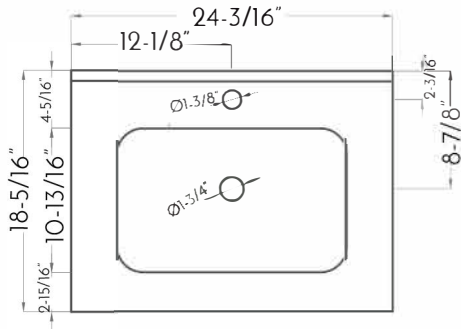

BATHROOM CABINET SERIES

FEATURES

- Soft close doors
- Textured Melamine Finish
- Onix ceramic basin included

INSTRUCTIONS
INSTRUCCIONES
INSTRUCTIONS

PRUDENCE PRECAUCIÓN CAUTION AVANT DE COMMENCER - ANTES DE EMPEZAR - BEFORE BEGINNING