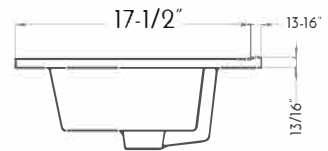

BATHROOM CABINET SERIES

FEATURES

- Soft close doors
- Textured Melamine Finish
- Onix ceramic basin included

INSTRUCTIONS
INSTRUCCIONES
INSTRUCTIONS

PRUDENCE PRECAUCIÓN CAUTION AVANT DE COMMENCER - ANTES DE EMPEZAR - BEFORE BEGINNING