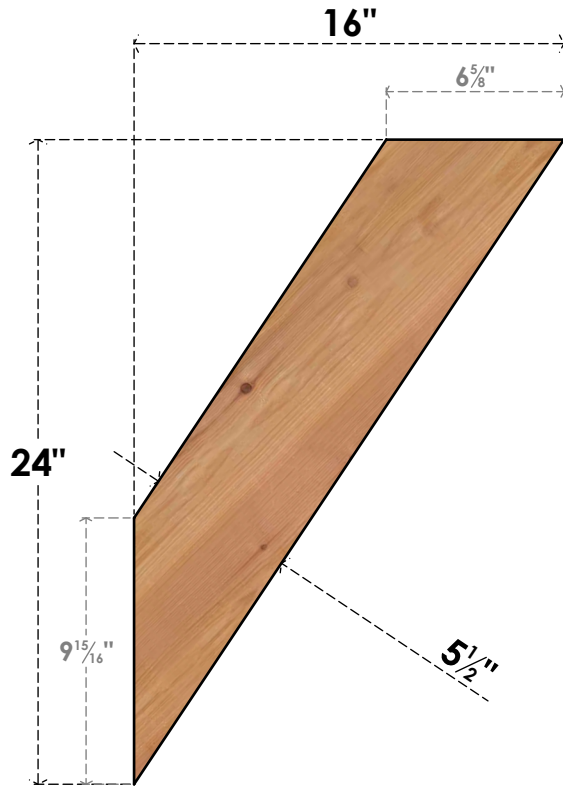

# BRC06X16X24TRA00SWR

5 1/2"W X 16"D X 24"H TRADITIONAL SMOOTH BRACE, WESTERN RED CEDAR

**SIDE**

**FRONT**

EKENA MILLWORK  
 2300 WEST MAIN ST.  
 CLARKSVILLE, TX 75426  
 TOLL FREE: 866-607-0453  
 WWW.EKENAMILLWORK.COM