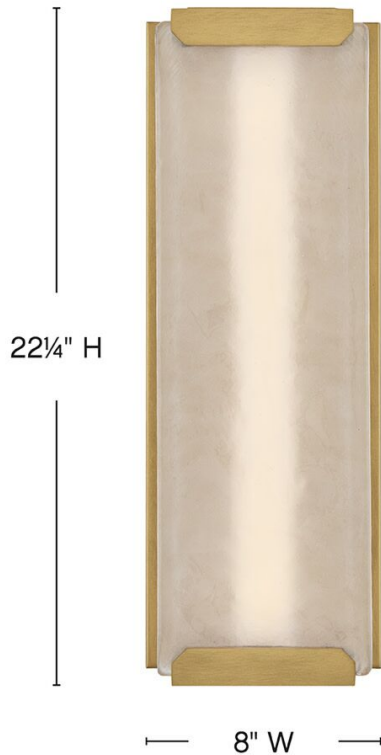

ZAYDE

28975HB

LARGE WALL MOUNT LANTERN

Ideal for luxe outdoor settings and sleek, modern interiors, Zayde's heavy cast artisanal glass is embraced by bold, modern hardware and a Black or Heritage Brass finish. Integrated LEDs beautifully illuminate the thick modern glass's etched interior.

DETAILS	
FINISH:	Heritage Brass
MATERIAL:	Aluminum
GLASS:	Inside Etched
DIMMABLE:	YES - CL TYPE DIMMER (SSL7A)

DIMENSIONS	
WIDTH:	8"
HEIGHT:	22.3"
WEIGHT:	15lb
BACK PLATE:	8"W X 19.75"H
EXTENSION:	3.8"
TOP TO OUTLET:	3.25-20.25"

LIGHT SOURCE	
LIGHT SOURCE:	Integrated LED
WATTAGE:	11w LED *Included
VOLTAGE:	120v

SHIPPING	
CARTON LENGTH:	10.5
CARTON WIDTH:	8
CARTON HEIGHT:	25.8
CARTON WEIGHT:	15.5

PRODUCT DETAILS:

- LED components carry a 5-year limited warranty
- Suitable for use in wet (outdoor direct rain) locations as defined by NEC and CEC. Meets United States UL Underwriters Laboratories & CSA Canadian Standards Association Product Safety Standards
- Fixture can be mounted vertically
- 2-year finish warranty
- ADA compliant
- Bold lines and a clean, minimalist style complement contemporary architecture
- This product uses recyclable or limited packaging materials to help reduce waste.