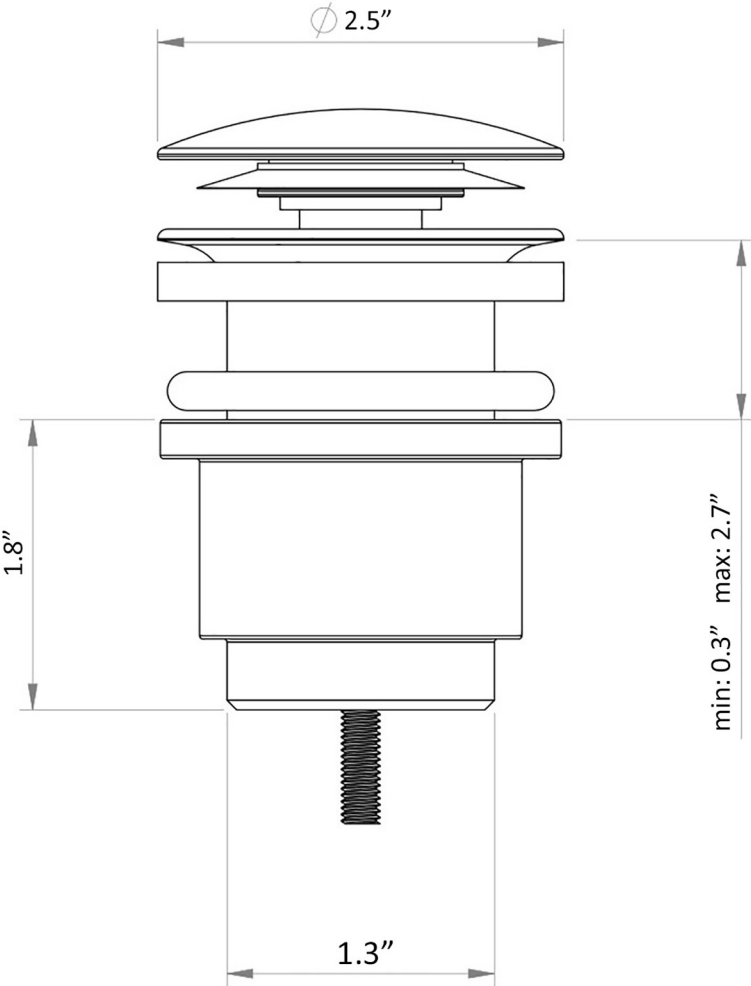

### Features

- Push Waste Drain (Click Clack)
- Click Clack: It Opens And Closes With The Click Of A Finger
- Universal: Works with Sinks With or Without Overflow
- Adaptable Height: 0" min - 2.0" max H
- With Ceramic Drain Cover
- Available in 4 Finishes: Glossy White, Glossy Black, Matte White and Matte Black
- Solid Brass Base
- Made in Italy

### Finishes:

-  Glossy White
-  Glossy Black
-  Matte White
-  Matte Black

\* WS Bath Collections reserves the right to revise dimensions or information on this sheet without notice

<b>Collection</b> WSBC Fittings	<b>Model  </b> PIL 200	<b>Dimensions Metric</b> <i>1 inch = 2.54 cm</i> <i>1 inch = 25.4 mm</i>	 1051 Lea Drive - Collegeville, PA 19426 Tel. 215 513 9400 - Fax 610 831 0215 <a href="http://www.ws bathcollections.com">www.ws bathcollections.com</a> - <a href="mailto:info@ws bathcollections.com">info@ws bathcollections.com</a>
------------------------------------	---------------------------	--	---

# Product Specs Sheets

**Collection**  
WSBC Fittings

**Model |**  
PIL 200

**Dimensions Metric**  
1 inch = 2.54 cm  
1 inch = 25.4 mm

1051 Lea Drive - Collegeville, PA 19426  
Tel. 215 513 9400 - Fax 610 831 0215  
[www.ws bathcollections.com](http://www.ws bathcollections.com) - [info@ws bathcollections.com](mailto:info@ws bathcollections.com)