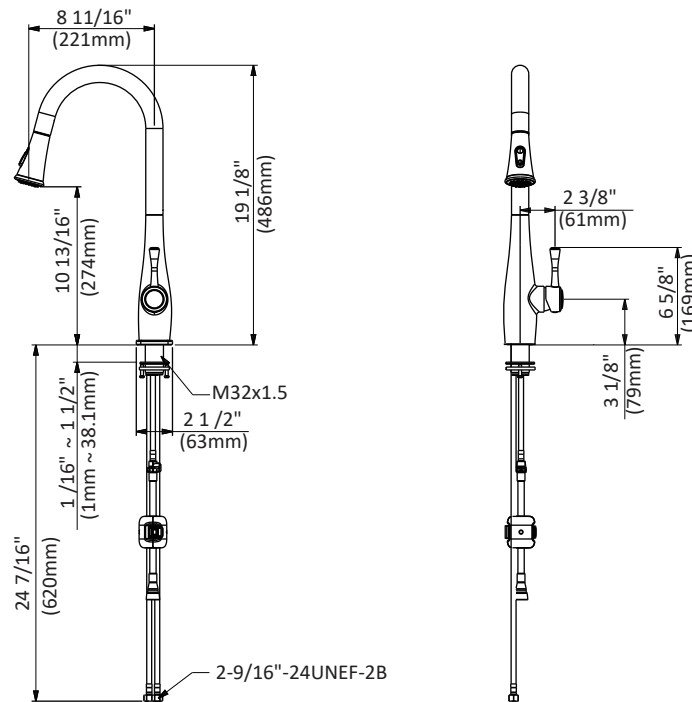

Specification

Single-Handle Pull-Down Sprayer Kitchen Faucet

• STANDARD SPECIFICATIONS

HomLux faucets offer smooth operation, easy movement, self retraction, and secure docking

- 2.2 GPM (8.3 L/min) at 60 PSI
- Pull down spray with 59" braided hose
- Two-function wand; Aerated stream or spray
- Requires 1 hole sink
- Spout rotates 180°
- Ceramic valve for lifetime drip-free operation
- Zinc alloy body, zinc alloy handle, stainless steel elbow
- Quick connect system for easy installation