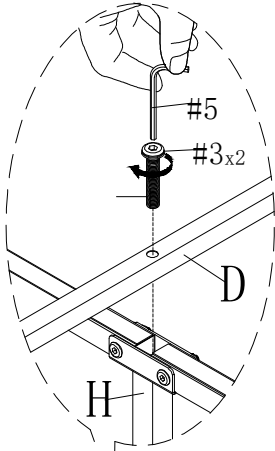

EXPLOSIVE VIEW

PARTS LIST

HARDWARE LIST

#1	x12	#2	x25	#3	x4	#4	x6
							
M8*18mm		M8*40mm		M8*55mm		M8*60mm	

TOOL LIST

#5	x1
	
5MM*80L	

HARDWARE SPARE LIST

#1	x1	#2	x1	#3	x1	#4	x1	#5	x1	#6	x1
											
M8*18mm		M8*40mm		M8*55mm		M8*60mm					

#5	x1
	
5MM*80L	

ASSEMBLY INSTRUCTIONS

STEP-5

#2	x4	#5	x1
			
M8*40		5MM*80L	

ASSEMBLY INSTRUCTIONS

STEP-7

x2

#2	x8
	
M8*40mm	

#5	x1
	
5MM*80L	

ASSEMBLY INSTRUCTIONS

STEP-8

#1	x8
	
M8*18	

#5	x1
	
5mm*80L	

ASSEMBLY INSTRUCTIONS

STEP-9

#3	x4
	
M8*55	

#5	x1
	
5MM*80L	

ASSEMBLY INSTRUCTIONS

STEP-10

#4	x6
	
M8*65	

#5	x1
	
5MM*80L	

ASSEMBLY INSTRUCTIONS

STEP-10

#1	x4
	
M8*18	