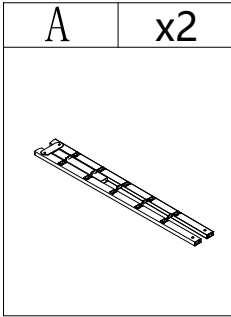

EXPLOSIVE VIEW

PARTS LIST

HARDWARE LIST

#1	x12	#2	x25	#3	x4	#4	x6
							
M8*18mm		M8*40mm		M8*55mm		M8*60mm	

TOOL LIST

#5	x1
	
5MM*80L	

HARDWARE SPARE LIST

#1	x1	#2	x1	#3	x1	#4	x1	#5	x1	#6	x1
											
M8*18mm		M8*40mm		M8*55mm		M8*60mm					

ASSEMBLY INSTRUCTIONS

STEP-1

#2	x6
	
M8*40	

#5	x1
	
5MM*80L	

ASSEMBLY INSTRUCTIONS

STEP-2

WARNING!

Moving parts can crush or cut.
Keep fingers, hands, and feet
away to avoid injury.

x2

ASSEMBLY INSTRUCTIONS

STEP-3

#2	x4
	
M8*40	

#5	x1
	
5MM*80L	

ASSEMBLY INSTRUCTIONS

STEP-4

#2	x4
	
M8*40	

#5	x1
	
5MM*80L	

ASSEMBLY INSTRUCTIONS

STEP-5

#2	x4	#5	x1
			
M8*40		5MM*80L	

ASSEMBLY INSTRUCTIONS

STEP-7

x2

#2	x8
	
M8*40mm	