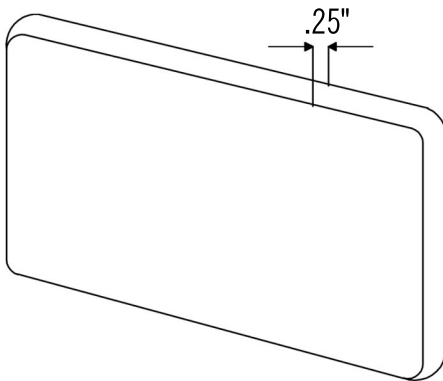

PREMIER
COPPER PRODUCTS

MODEL NUMBER: T36DBH

Description: 3" x 6" Hammered Copper Tile

Dimensions: 3" x 6"

Finish: Oil Rubbed Bronze

THIS PRODUCT IS HAND CRAFTED, SMALL VARIANCES IN COLOR AND SIZE MAY OCCUR.
PREMIER COPPER PRODUCTS DOES NOT SUGGEST CUTTING THE TILES.