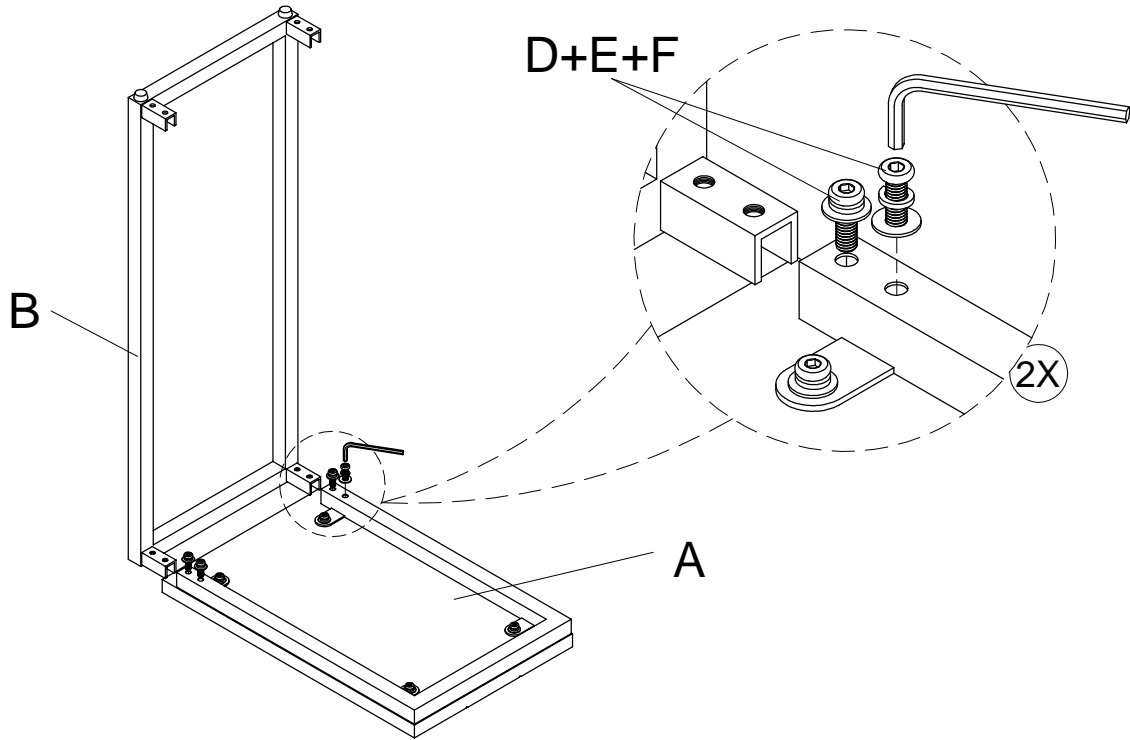

Assembly Instructions

Lap Top Table

STEP 1